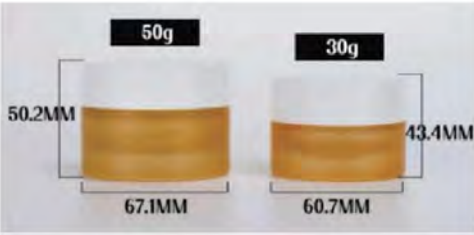

JARS

Model Number: HY-C016

Capacity: 50/30/25/20/15/10/5g

Height: 44.9/40.4/39.1/36.2/32.8/33.5/26.4mm

Width : 57.3/51.9/46.4/43.4/46.6/35.2/35mm

JARS

Model Number: HY-C009
 Capacity: 10g/40g/50g
 Height: 75.7/50.2/43.4mm
 Width: 55.8/54.9/45.8mm

Model Number: HY-C043
 Capacity: 10g/50g/80g
 Height: 57.51/47.67/36.68mm
 Width: 75.34/63.96/59.72mm

JARS

Model Number: HY-C1548-1
Capacity: 10g/30g/50g/80g/100g
Height: 36.2/43.4/50.2/61.1/69.5mm
Width : 52.8/60.7/67.1/67.1/69.77mm