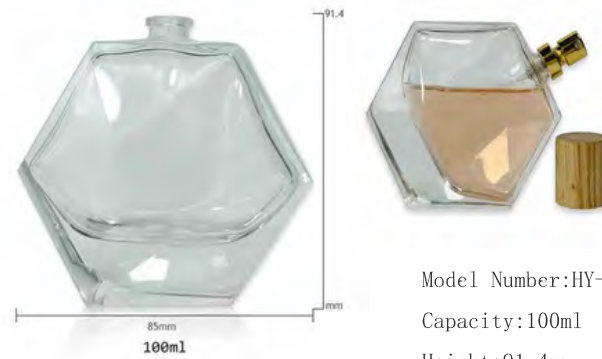

Model Number:HY-X003
Capacity:110ml
Height:143.9/112.2mm
Width:67.3mm

Model Number:HY-X004
Capacity:100ml
Height:114.5/91mm
Width: 82.2mm

PERFUME BOTTLES

Model Number:HY-X012
Capacity:100ml
Height:111mm
Width:65mm

Model Number:HY-X010
Capacity:100ml
Height:84.1mm
Width:86.2mm

Model Number:HY-X007
Capacity:100ml
Height:174.1/142mm
Width:60.5mm

Model Number:HY-X004
Capacity:100ml
Height:114.5/91mm
Width:82.2mm

PERFUME BOTTLES

Model Number:HY-X006
Capacity:100ml
Height:128.6/100.9mm
Width: 65.4mm

Model Number:HY-X009
Capacity:100ml
Height:91.4mm
Width: 85mm

Model Number:HY-X016
Capacity:30/50/110ml
Height:94.9/109.1/112.8/127.9mm
Width: 35.9/46.9/52.5/52.1mm