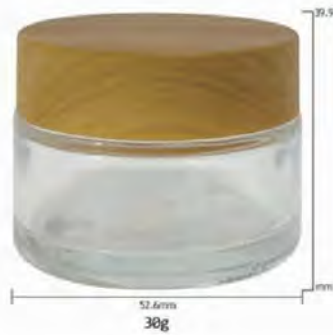

JARS

Model Number: HY-D001
Capacity: 15g
Height: 43.5mm
Width: 38.4mm

JARS

Model Number: HY-C040

Capacity: 50ml/30ml/20ml

Height: 54/48/43mm

Width: 69.7/66.8/66.3mm

JARS

Model Number: HY-C039
 Capacity: 50 /30g
 Height: 64.6/54.9mm
 Width: 66.5/65.8mm

Model Number: HY-C037
 Capacity: 50/30g
 Height: 53/46mm
 Width: 59.9/59.9mm

Model Number: HY-C036
 Capacity: 50/30g
 Height: 84.6/75mm
 Width: 62.4/63mm

Model Number: HY-C035
 Capacity: 50/30g
 Height: 47/39.4mm
 Width: 59.5/59.9mm

JARS

Model Number: HY-C034
Capacity: 30g
Height: 39.9mm
Width: 52.6mm

Model Number: HY-C029
Capacity: 30g
Height: 58.5mm
Width: 55.6mm