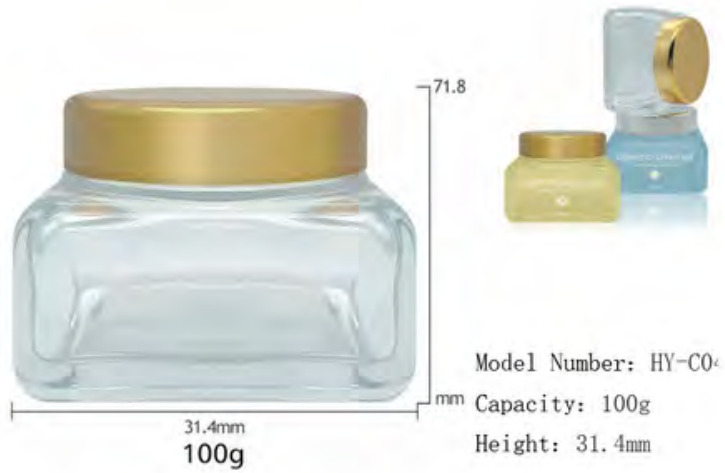

72.9/74.8/74.8mm

60.8mm

JARS

Model Number: HY-C017
Capacity: 150/120/50ml/80g
Height: 194.4/172.8/134.8/58.9mm
Width: 49.5/49.5/38.9/68.6mm

Model Number: HY-C023
Capacity: 80g
Height: 42.9/85.4mm
Width: 80mm

JARS

JARS

Model Number: HY-C018
Capacity: 240/120ml/100g
Height: 189.6/166.6/72.2mm
Width: 59.3/48.3/66.4mm

Model Number: HY-C010
Capacity: 100g
Height: 73.1mm
Width: 56.9mm

PERFUME BOTTLES

Model Number:HY-X013
 Capacity:100ml/50ml/30ml
 Height:120.3/103.1/92mm
 Width:53.4/44/38.3mm