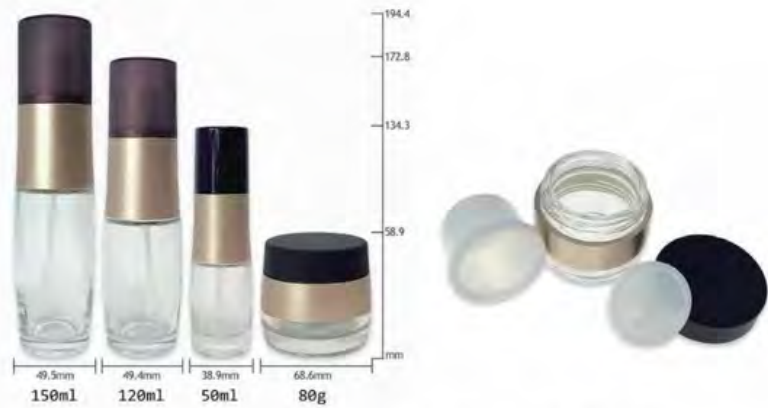

72.9/74.8/74.8mm

60.8mm

JARS

Model Number: HY-C017
Capacity: 150/120/50ml/80g
Height: 194.4/172.8/134.8/58.9mm
Width: 49.5/49.5/38.9/68.6mm

Model Number: HY-C023
Capacity: 80g
Height: 42.9/85.4mm
Width: 80mm