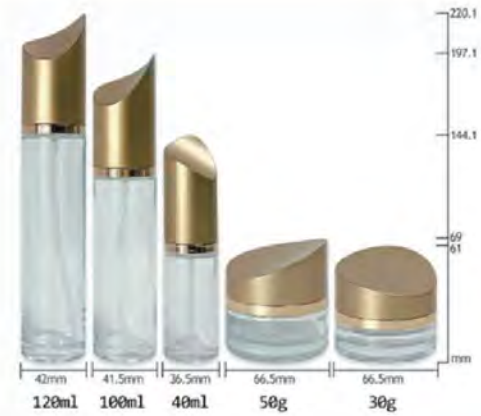

Model Number: HY-C039
 Capacity: 50 /30g
 Height: 64.6/54.9mm
 Width: 66.5/65.8mm

Model Number: HY-C037
 Capacity: 50/30g
 Height: 53/46mm
 Width: 59.9/59.9mm

Model Number: HY-C036
 Capacity: 50/30g
 Height: 84.6/75mm
 Width: 62.4/63mm

Model Number: HY-C035
 Capacity: 50/30g
 Height: 47/39.4mm
 Width: 59.5/59.9mm

JARS

Model Number: HY-C034
Capacity: 30g
Height: 39.9mm
Width: 52.6mm

Model Number: HY-C029
Capacity: 30g
Height: 58.5mm
Width: 55.6mm

Model Number: HY-C027
Capacity: 50/30g
Height: 94.6/52.9mm
Width: 37.5/37.5mm

Model Number: HY-C026
Capacity: 50/30g
Height: 51.1/44.7mm
Width: 63.7/58.4mm

JARS

Model Number: HY-C020
 Capacity: 50/30g
 Height: 49.4/40.2mm
 Width: 58.8/58.8mm

Model Number: HY-C020
 Capacity: 120/100/40ml/50/30g
 Height: 220.1/197.1/144.1/69/61mm
 Width: 42/41.5/36.5/66.5/66.5mm

Model Number: HY-C019
 Capacity: 120/100/50ml/50/30g
 Height: 172/155.5/116.9/57.3/46.7mm
 Width: 44.6/44.4/38.8/63.5/64mm