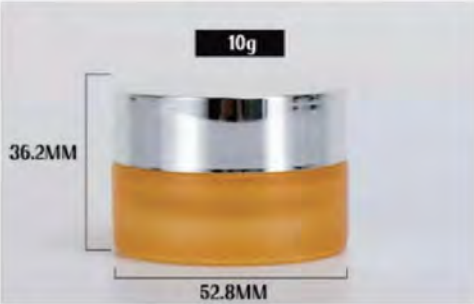

JARS

Model Number: HY-C016

Capacity: 50/30/25/20/15/10/5g

Height: 44.9/40.4/39.1/36.2/32.8/33.5/26.4mm

Width : 57.3/51.9/46.4/43.4/46.6/35.2/35mm

JARS

Model Number: HY-C009
 Capacity: 10g/40g/50g
 Height: 75.7/50.2/43.4mm
 Width: 55.8/54.9/45.8mm

Model Number: HY-C043
 Capacity: 10g/50g/80g
 Height: 57.51/47.67/36.68mm
 Width: 75.34/63.96/59.72mm

JARS

Model Number: HY-C1548-1
Capacity: 10g/30g/50g/80g/100g
Height: 36.2/43.4/50.2/61.1/69.5mm
Width : 52.8/60.7/67.1/67.1/69.77mm