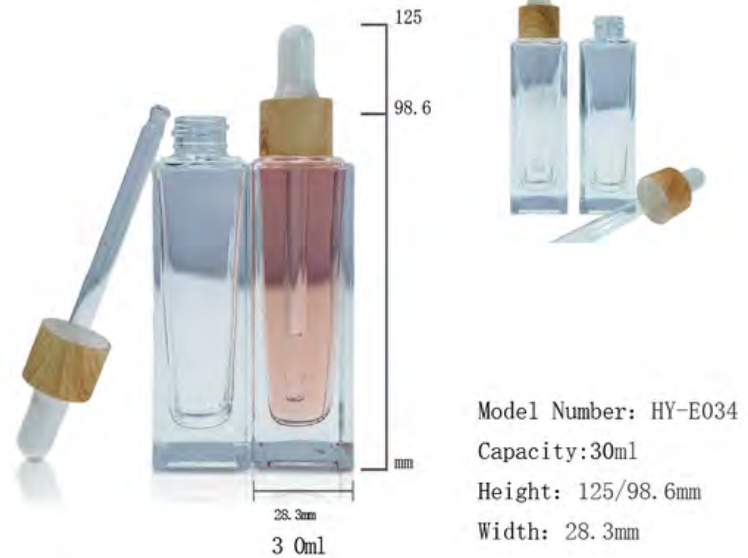

DROPPER BOTTLES

DROPPER BOTTLES

DROPPER BOTTLES

DROPPER BOTTLES

DROPPER BOTTLES

53mm 120ml
 50.9mm 100ml
 43.4mm 30ml

Model Number: HY-E028
 Capacity: 120/100/30ml
 Height: 160.9/151.2/97.6mm
 Width: 53/50.9/43.4mm

36.4mm 30ml

Model Number: HY-E029
 Capacity: 30ml
 Height: 122/116.8/89mm

45.1mm 30ml

Model Number: HY-E030
 Capacity: 30ml
 Height: 102.3mm
 Width: 45.1mm

46.4mm 30ml

Model Number: HY-E031
 Capacity: 30ml
 Height: 94.3/58.5mm
 Width: 46.4mm