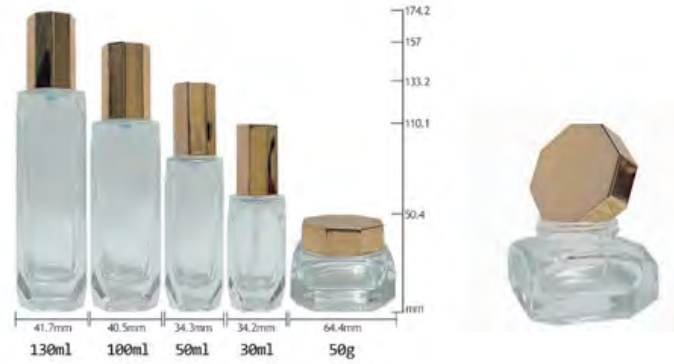

Model Number: HY-C026
Capacity: 50/30g
Height: 51.1/44.7mm
Width: 63.7/58.4mm

JARS

Model Number: HY-C025
 Capacity: 50/30g
 Height: 49.4/40.2mm
 Width: 58.8/58.8mm

Model Number: HY-C020
 Capacity: 120/100/40ml/50/30g
 Height: 220.1/197.1/144.1/69/61mm
 Width: 42/41.5/36.5/66.5/66.5mm

Model Number: HY-C019
 Capacity: 120/100/50ml/50/30g
 Height: 172/155.5/116.9/57.3/46.7mm
 Width: 44.6/44.4/38.8/63.5/64mm

Model Number: HY-C060
 Capacity: 30/50g
 Height: 62.6/55.9mm
 Width: 63.5/59.4mm

JARS

Model Number: HY-C00
 Capacity: 50g
 Height: 76.1/58.2mm
 Width: 55.3mm

Model Number: HY-C038
 Capacity: 130/100/50/30ml/50g
 Height: 174.2/157/133.2/110.1/50.4mm
 Width: 41.7/40.5/34.3/34.2/64.4mm