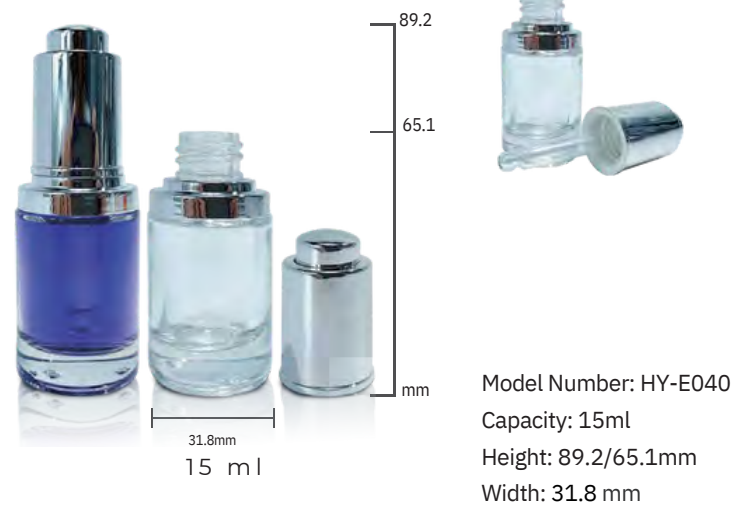

Model Number: HY-E045
 Capacity: 40/30/20/10ml
 Height:107.8/103.3/98/84.1mm
 Width:39.9/36.2/33.6/27.9mm

Model Number HY-E047
 Capacity 10ml
 Height: 89.3/65.1mm
 Width 26mm

Model Number HY-E048
 Capacity 10ml
 Height : 79.8/53mm
 Width:31.4mm

DROPPER BOTTLES

Model Number: HY-E051
 Capacity: 10ml
 Height: 99.1/74.1mm
 Width: 24.7mm

Model Number: Y-T066
 Capacity: 10 / 30 / 40 / 100ml
 Height: 99.1/74.1mm
 Width: 24.7mm

Model Number: HY-E098
 Capacity: 10ml
 Height: 93.1mm
 Width: 19.9mm

Model Number: HY-E098
 Capacity: 10/20/30ml
 Height: 110.6/101.4/88.6mm
 Width: 35.4/30.5/33.1/28.2mm

DROPPER BOTTLES

DROPPER BOTTLES

Model Number: HY-E078
 Capacity: 15ml
 Height: 112/84mm
 Width: 28 mm