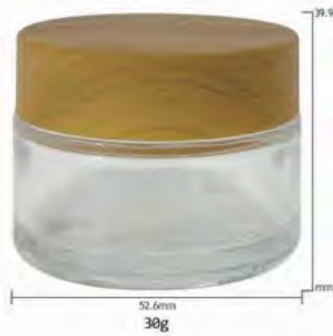

JARS

Model Number: HY-D001
Capacity: 15g
Height: 43.5mm
Width: 38.4mm

JARS

Model Number: HY-C040
Capacity: 50ml/30ml/20ml
Height: 54/48/43mm
Width: 69.7/66.8/66.3mm

JARS

Model Number: HY-C039
 Capacity: 50 /30g
 Height: 64.6/54.9mm
 Width: 66.5/65.8mm

Model Number: HY-C037
 Capacity: 50/30g
 Height: 53/46mm
 Width: 59.9/59.9mm

Model Number: HY-C036
 Capacity: 50/30g
 Height: 84.6/75mm
 Width: 62.4/63mm

Model Number: HY-C035
 Capacity: 50/30g
 Height: 47/39.4mm
 Width: 59.5/59.9mm

JARS

Model Number: HY-C034
Capacity: 30g
Height: 39.9mm
Width: 52.6mm

Model Number: HY-C029
Capacity: 30g
Height: 58.5mm
Width: 55.6mm

Model Number: HY-C027
Capacity: 50/30g
Height: 94.6/52.9mm
Width: 37.5/37.5mm