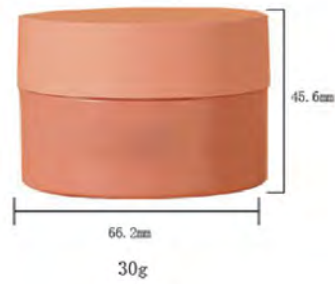

Model Number: HY-C027
Capacity: 50/30g
Height: 94.6/52.9mm
Width: 37.5/37.5mm

Model Number: HY-C026
Capacity: 50/30g
Height: 51.1/44.7mm
Width: 63.7/58.4mm

JARS

Model Number: HY-C020
 Capacity: 50/30g
 Height: 49.4/40.2mm
 Width: 58.8/58.8mm

Model Number: HY-C020
 Capacity: 120/100/40ml/50/30g
 Height: 220.1/197.1/144.1/69/61mm
 Width: 42/41.5/36.5/66.5/66.5mm

Model Number: HY-C019
 Capacity: 120/100/50ml/50/30g
 Height: 172/155.5/116.9/57.3/46.7mm
 Width: 44.6/44.4/38.8/63.5/64mm

30g

Model Number: HY-C1549-3
 Capacity: 30g
 Height: 43.3mm
 Width: 61.2mm

JARS

Model Number: HY-C1548
Capacity: 30g
Height: 45.6mm
Width: 66.2mm

Model Number: HY-C060
Capacity: 30/50g
Height: 62.6/55.9mm
Width: 63.5/59.4mm

Model Number: HY-L027
Capacity: 30/50g
Height: 50/38mm
Width: 63/51mm

JARS

Model Number: HY-C1548-1
Capacity: 40g
Height: 50.1/43.9mm
Width: 66.9mm

JARS

Model Number: HY-C024
 Capacity: 50g
 Height: 53.5mm
 Width: 70mm