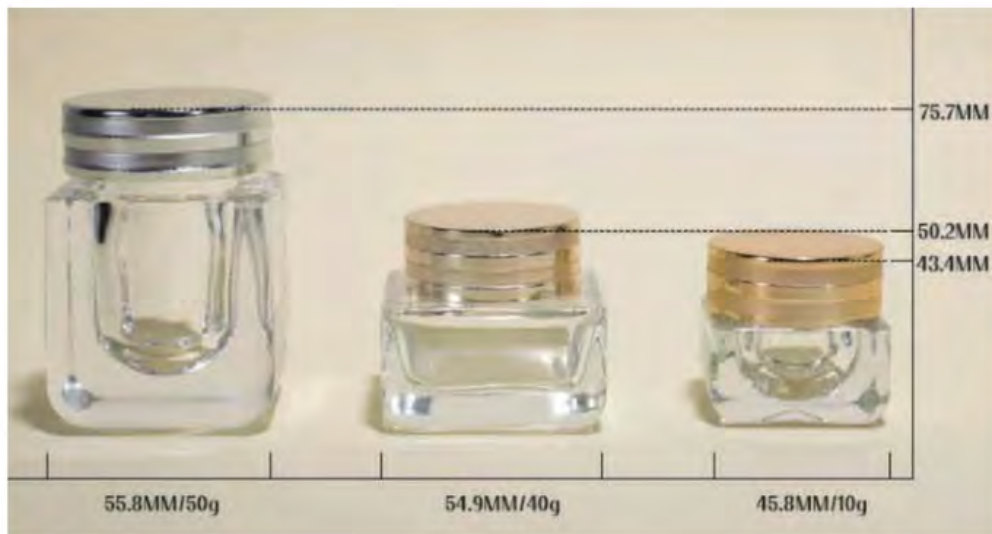

JARS

Model Number: HY-C009
Capacity: 10g/40g/50g
Height: 75.7/50.2/43.4mm
Width: 55.8/54.9/45.8mm