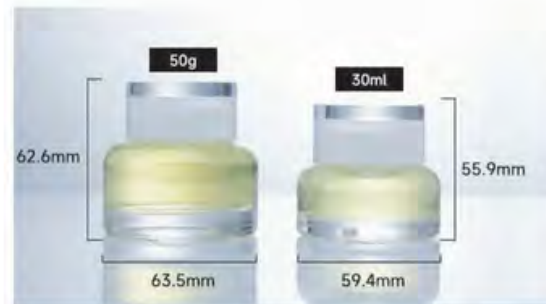

Model Number: HY-C026
Capacity: 50/30g
Height: 51.1/44.7mm
Width: 63.7/58.4mm

JARS

Model Number: HY-C025
 Capacity: 50/30g
 Height: 49.4/40.2mm
 Width: 58.8/58.8mm

Model Number: HY-C020
 Capacity: 120/100/40ml/50/30g
 Height: 220.1/197.1/144.1/69/61mm
 Width: 42/41.5/36.5/66.5/66.5mm

Model Number: HY-C019
 Capacity: 120/100/50ml/50/30g
 Height: 172/155.5/116.9/57.3/46.7mm
 Width: 44.6/44.4/38.8/63.5/64mm

Model Number: HY-C060
 Capacity: 30/50g
 Height: 62.6/55.9mm
 Width: 63.5/59.4mm