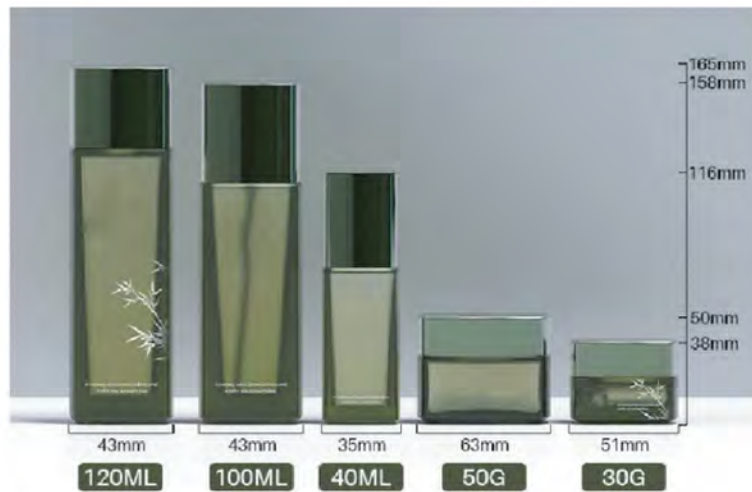

Model Number: HY-C020
 Capacity: 120/100/40ml/50/30g
 Height: 220.1/197.1/144.1/69/61mm
 Width: 42/41.5/36.5/66.5/66.5mm

Model Number: HY-C019
 Capacity: 120/100/50ml/50/30g
 Height: 172/155.5/116.9/57.3/46.7mm
 Width: 44.6/44.4/38.8/63.5/64mm

30g

Model Number: HY-C1549-3
 Capacity: 30g
 Height: 43.3mm
 Width: 61.2mm

JARS

Model Number: HY-C1548
Capacity: 30g
Height: 45.6mm
Width: 66.2mm

Model Number: HY-C060
Capacity: 30/50g
Height: 62.6/55.9mm
Width: 63.5/59.4mm

Model Number: HY-L027
Capacity: 30/50g
Height: 50/38mm
Width: 63/51mm

JARS

Model Number: HY-C1548-1
Capacity: 40g
Height: 50.1/43.9mm
Width: 66.9mm

JARS

Model Number: HY-C024
 Capacity: 50g
 Height: 53.5mm
 Width: 70mm

Model Number: HY-C022
 Capacity: 120ml/100ml/40ml/50g
 Height: 171.3/154.1/119.1/58.5mm
 Width: 57/57/49/64.7mm

Model Number: HY-C021
 Capacity: 50g
 Height: 68.3mm
 Width: 66.8mm

Capacity: 120/110/30ml/50g
 Height: 184.3/175/120.5/61.3mm
 Width: 47.2/47.2/37.9/65.6mm