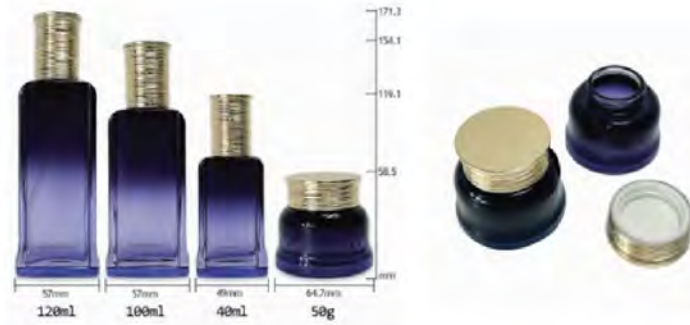

Model Number: HY-L027
Capacity: 30/50g
Height: 50/38mm
Width: 63/51mm

JARS

Model Number: HY-C1548-1
Capacity: 40g
Height: 50.1/43.9mm
Width: 66.9mm

JARS

Model Number: HY-C024
 Capacity: 50g
 Height: 53.5mm
 Width: 70mm

Model Number: HY-C022
 Capacity: 120ml/100ml/40ml/50g
 Height: 171.3/154.1/119.1/58.5mm
 Width: 57/57/49/64.7mm

Model Number: HY-C021
 Capacity: 50g
 Height: 68.3mm
 Width: 66.8mm

Capacity: 120/110/30ml/50g
 Height: 184.3/175/120.5/61.3mm
 Width: 47.2/47.2/37.9/65.6mm