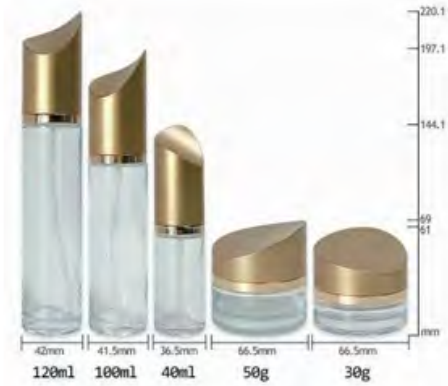

Model Number: HY-C037
 Capacity: 50/30g
 Height: 53/46mm
 Width: 59.9/59.9mm

Model Number: HY-C036
 Capacity: 50/30g
 Height: 84.6/75mm
 Width: 62.4/63mm

Model Number: HY-C035
 Capacity: 50/30g
 Height: 47/39.4mm
 Width: 59.5/59.9mm

JARS

Model Number: HY-C034
Capacity: 30g
Height: 39.9mm
Width: 52.6mm

Model Number: HY-C029
Capacity: 30g
Height: 58.5mm
Width: 55.6mm

Model Number: HY-C027
Capacity: 50/30g
Height: 94.6/52.9mm
Width: 37.5/37.5mm

Model Number: HY-C026
Capacity: 50/30g
Height: 51.1/44.7mm
Width: 63.7/58.4mm

JARS

Model Number: HY-C025
 Capacity: 50/30g
 Height: 49.4/40.2mm
 Width: 58.8/58.8mm

Model Number: HY-C020
 Capacity: 120/100/40ml/50/30g
 Height: 220.1/197.1/144.1/69/61mm
 Width: 42/41.5/36.5/66.5/66.5mm