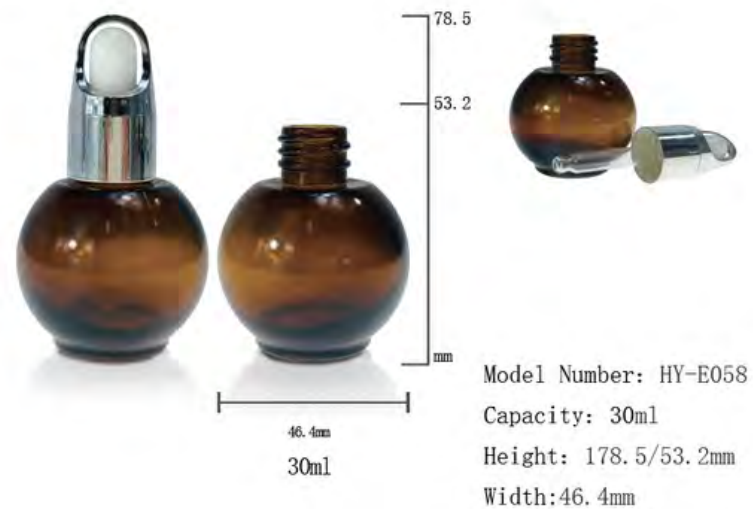

DROPPER BOTTLES