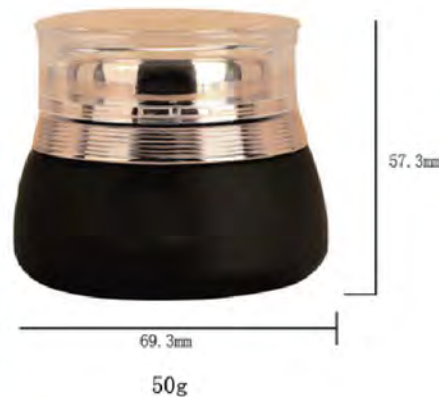

Model Number: HY-C022
 Capacity: 120ml/100ml/40ml/50g
 Height: 171.3/154.1/119.1/58.5mm
 Width: 57/57/49/64.7mm

Model Number: HY-C021
 Capacity: 50g
 Height: 68.3mm
 Width: 66.8mm

Capacity: 120/110/30ml/50g
 Height: 184.3/175/120.5/61.3mm
 Width: 47.2/47.2/37.9/65.6mm

JARS

Model Number: HY-C011
Capacity: 50g
Height: 45mm
Width: 61.6mm

Model Number: HY-C1548
Capacity: 50g
Height: 60.2mm
Width: 67mm

Model Number: HY-C1551
Capacity: 50g
Height: 45.6mm
Width: 65.5mm

Model Number: HY-C1451-1
Capacity: 50g
Height: 57.3mm
Width: 69.3mm

JARS

Model Number: HY-C1549
Capacity: 50g
Height: 56.3mm
Width: 65.8mm

Model Number: HY-C0003
Capacity: 50g
Height: 65.9mm
Width: 50.6mm

Model Number: HY-C1550
Capacity: 50g
Height: 51.8mm
Width: 63.6mm

Model Number: HY-C1549-1
Capacity: 50g
Height: 45.6mm
Width: 65.5mm