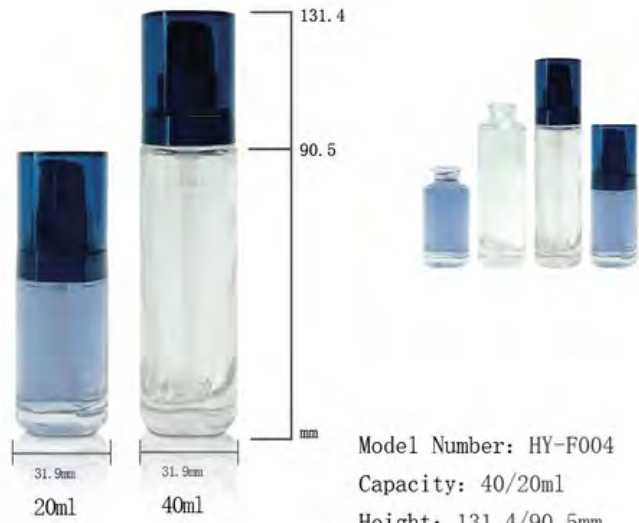

DROPPER BOTTLES

Model Number: HY-E062
Capacity: 200ml
Height: 157mm
Width: 53mm

PUMP BOTTLES

PUMP BOTTLES

Model Number: HY-F004
Capacity: 40/20ml
Height: 131.4/90.5mm
Width: 31.9/31.9mm

Model Number: HY-F008
Capacity: 30/20ml
Height: 116/93.5mm
Width: 40.5/40.5mm

PUMP BOTTLES

Model Number: HY-F207
Capacity: 110/50/30/20ml
Height:
138.9/118.4/96.8/90.7mm
Width: 58.7/49.8mm

Model Number: HY-F211
Capacity: 20ml
Height: 83mm
Width: 43mm

PUMP BOTTLES

Model Number: HY-F082
Capacity: 100/50/35/25ml
Height: 131.3/111.8/102.8/97.3mm
Width: 44.5/38.6/35.9/32.1mm