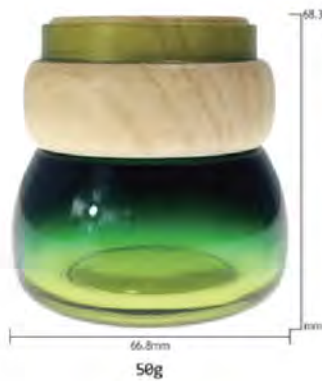

30g

Model Number: HY-C1549-3
 Capacity: 30g
 Height: 43.3mm
 Width: 61.2mm

JARS

Model Number: HY-C1548
Capacity: 30g
Height: 45.6mm
Width: 66.2mm

Model Number: HY-C060
Capacity: 30/50g
Height: 62.6/55.9mm
Width: 63.5/59.4mm

Model Number: HY-L027
Capacity: 30/50g
Height: 50/38mm
Width: 63/51mm

JARS

Model Number: HY-C1548-1
Capacity: 40g
Height: 50.1/43.9mm
Width: 66.9mm

JARS

Model Number: HY-C024
 Capacity: 50g
 Height: 53.5mm
 Width: 70mm

Model Number: HY-C022
 Capacity: 120ml/100ml/40ml/50g
 Height: 171.3/154.1/119.1/58.5mm
 Width: 57/57/49/64.7mm

Model Number: HY-C021
 Capacity: 50g
 Height: 68.3mm
 Width: 66.8mm

Capacity: 120/110/30ml/50g
 Height: 184.3/175/120.5/61.3mm
 Width: 47.2/47.2/37.9/65.6mm

JARS

Model Number: HY-C011
Capacity: 50g
Height: 45mm
Width: 61.6mm

Model Number: HY-C1548
Capacity: 50g
Height: 60.2mm
Width: 67mm

Model Number: HY-C1551
Capacity: 50g
Height: 45.6mm
Width: 65.5mm

Model Number: HY-C1451-1
Capacity: 50g
Height: 57.3mm
Width: 69.3mm