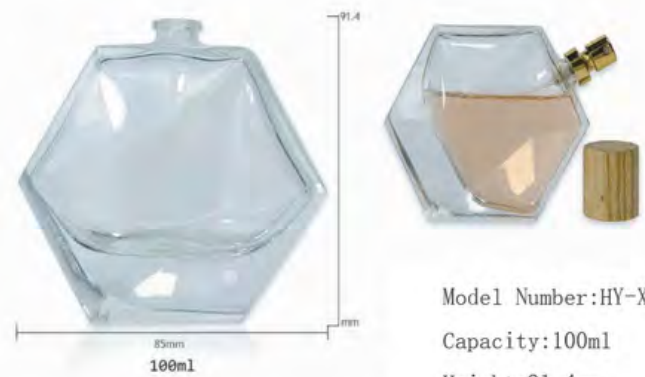

Model Number: HY-X004
 Capacity: 100ml
 Height: 114.5/91mm
 Width: 82.2mm

PERFUME BOTTLES

Model Number:HY-X012
Capacity:100ml
Height:111mm
Width:65mm

Model Number:HY-X010
Capacity:100ml
Height:84.1mm
Width:86.2mm

Model Number: HY-X007
Capacity: 100ml
Height: 174.1/142mm
Width: 60.5mm

Model Number:HY-X004
Capacity:100ml
Height:114.5/91mm
Width:82.2mm

PERFUME BOTTLES

Model Number:HY-X006
 Capacity:100ml
 Height:128.6/100.9mm
 Width:65.4mm

Model Number:HY-X009
 Capacity:100ml
 Height:91.4mm
 Width:85mm

Model Number:HY-X016
 Capacity:30/50/110ml
 Height:94.9/109.1/112.8/127.9mm
 Width:35.9/46.9/52.5/52.1mm

Model Number:HY-X017
 Capacity:20/30/50ml
 Height:50/104.8/146.5mm
 Width:40.2/44.9/44.9mm