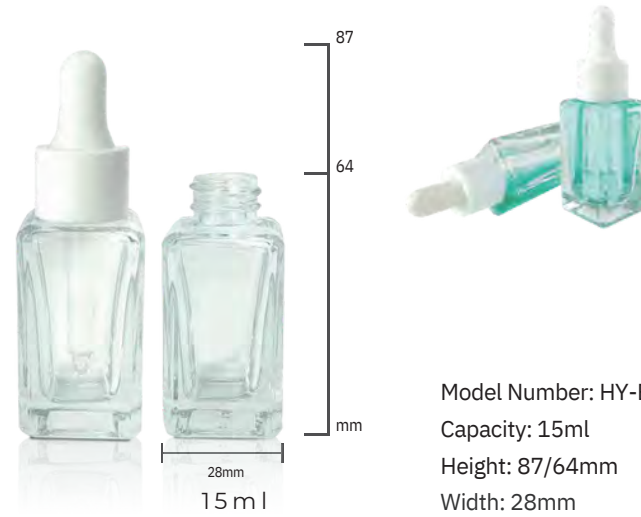

Model Number: HY-E045
 Capacity: 40/30/20/10ml
 Height:107.8/103.3/98/84.1mm
 Width:39.9/36.2/33.6/27.9mm

Model Number HY-E047
 Capacity 10ml
 Height: 89.3/65.1mm
 Width 26mm

Model Number HY-E048
 Capacity 10ml
 Height : 79.8/53mm
 Width:31.4mm

DROPPER BOTTLES

Model Number: HY-E051
 Capacity: 10ml
 Height: 99.1/74.1mm
 Width: 24.7mm

Model Number: Y-T066
 Capacity: 10 / 30 / 40 / 100ml
 Height: 99.1/74.1mm
 Width: 24.7mm

Model Number: HY-E098
 Capacity: 10ml
 Height: 93.1mm
 Width: 19.9mm

Model Number: HY-E098
 Capacity: 10/20/30ml
 Height: 110.6/101.4/88.6mm
 Width: 35.4/30.5/33.1/28.2mm

DROPPER BOTTLES

DROPPER BOTTLES

Model Number: HY-E078
 Capacity: 15ml
 Height: 112/84mm
 Width: 28 mm

Model Number: HY-E080
 Capacity: 15ml
 Height: 87/64mm
 Width: 28mm

Model Number: HY-E124
 Capacity: 15/20/30/50/100ml
 Height: 144/122/108/107/90mm
 Width: 50/42/33/36/28mm

Model Number: HY-E093-1
 Capacity: 15/30/50ml
 Height: 119.5/103.4/89.9mm
 Width: 36.8/33.1/28.8mm