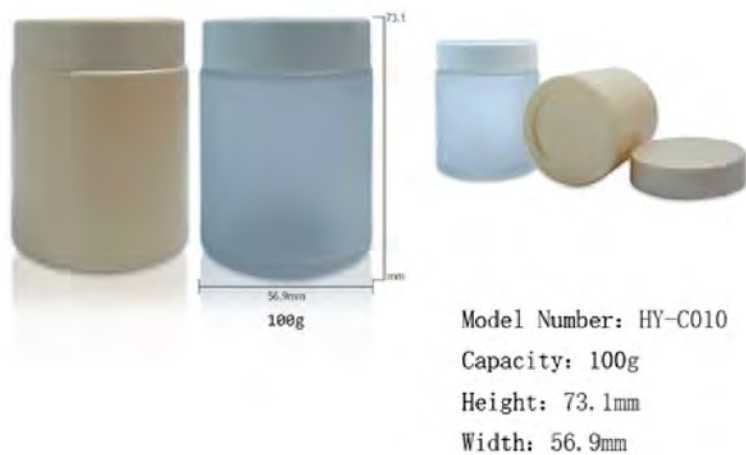

Height: 49.9/65.4mm

74.1/90.7mm

52.3/99.1/115.5mm

82.4mm

Width: 54.7/61.6mm

73.1/71.8mm

72.9/74.8/74.8mm

60.8mm

JARS

Model Number: HY-C017
Capacity: 150/120/50ml/80g
Height: 194.4/172.8/134.8/58.9mm
Width: 49.5/49.5/38.9/68.6mm

Model Number: HY-C023
Capacity: 80g
Height: 42.9/85.4mm
Width: 80mm

JARS

JARS

Ready to get started?
I'm here to help.