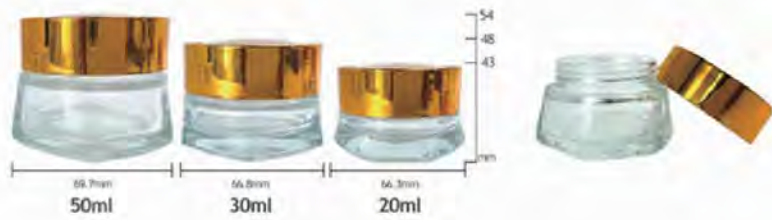

JARS

Model Number: HY-C040

Capacity: 50ml/30ml/20ml

Height: 54/48/43mm

Width: 69.7/66.8/66.3mm