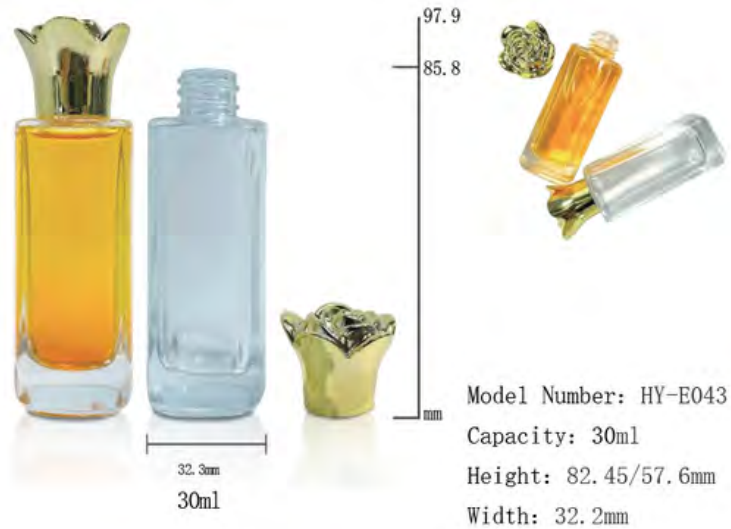

DROPPER BOTTLES

DROPPER BOTTLES

DROPPER BOTTLES

Model Number: HY-E094-1
 Capacity: 20/30/50ml
 Height: 116.4/103.8/89.4mm
 Width: 36.9/33.1/28.5mm

Model Number: HY-E110
 Capacity: 20/30/40/50/60/80/100ml
 Height: 159/147/135/118/108.8/94/81.7mm
 Width: 37/37/36/36/36/40/42mm

DROPPER BOTTLES

DROPPER BOTTLES

DROPPER BOTTLES

DROPPER BOTTLES

DROPPER BOTTLES

53mm 120ml
 50.9mm 100ml
 43.4mm 30ml

Model Number: HY-E028
 Capacity: 120/100/30ml
 Height: 160.9/151.2/97.6mm
 Width: 53/50.9/43.4mm

36.4mm 30ml

Model Number: HY-E029
 Capacity: 30ml
 Height: 122/116.8/89mm

45.1mm 30ml

Model Number: HY-E030
 Capacity: 30ml
 Height: 102.3mm
 Width: 45.1mm

46.4mm 30ml

Model Number: HY-E031
 Capacity: 30ml
 Height: 94.3/58.5mm
 Width: 46.4mm