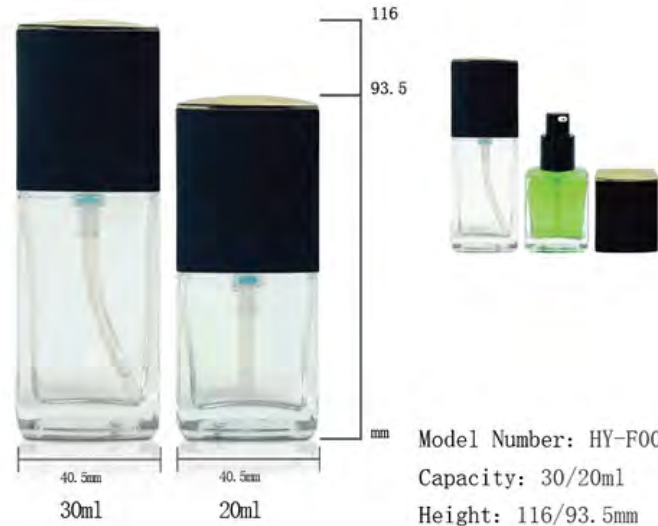

DROPPER BOTTLES

Model Number: HY-E062
Capacity: 200ml
Height: 157mm
Width: 53mm

PUMP BOTTLES

PUMP BOTTLES

Model Number: HY-F004
Capacity: 40/20ml
Height: 131.4/90.5mm
Width: 31.9/31.9mm

Model Number: HY-F008
Capacity: 30/20ml
Height: 116/93.5mm
Width: 40.5/40.5mm

PUMP BOTTLES

Model Number: HY-F207
Capacity: 110/50/30/20ml
Height:
138.9/118.4/96.8/90.7mm
Width: 58.7/49.8mm

Model Number: HY-F211
Capacity: 20ml
Height: 83mm
Width: 43mm

PUMP BOTTLES

Model Number: HY-F082
Capacity: 100/50/35/25ml
Height: 131.3/111.8/102.8/97.3mm
Width: 44.5/38.6/35.9/32.1mm