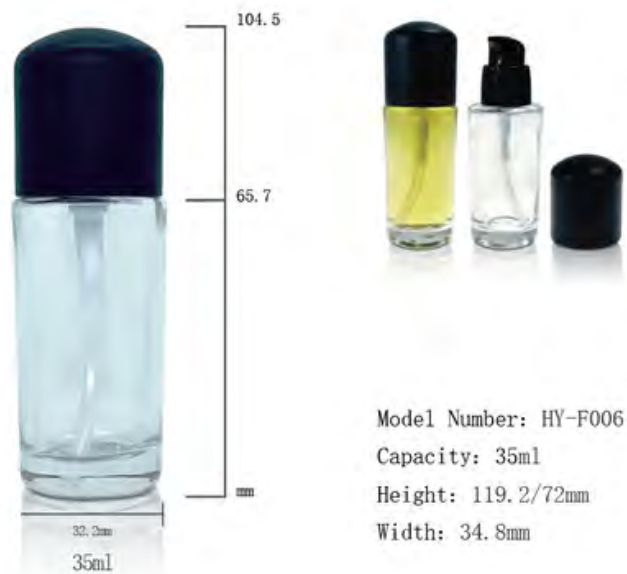

PUMP BOTTLES