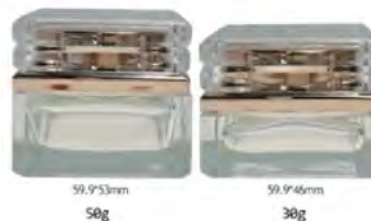

Model Number: HY-C037
Capacity: 50/30g
Height: 53/46mm
Width: 59.9/59.9mm