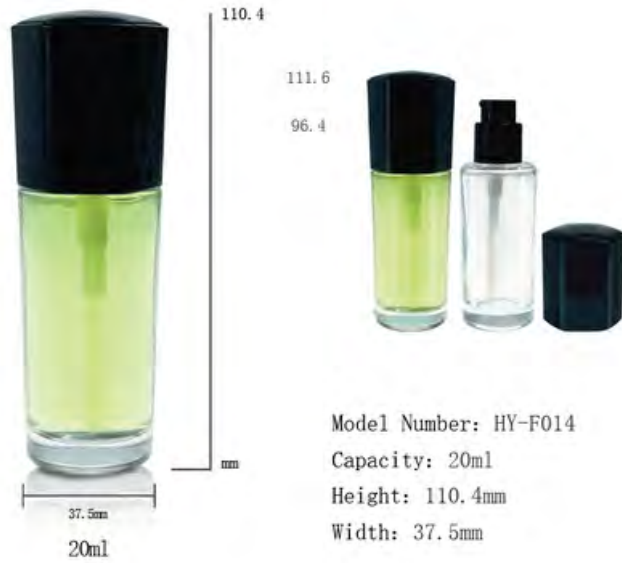

DROPPER BOTTLES

DROPPER BOTTLES

DROPPER BOTTLES

Model Number: HY-E020
Capacity: 55ml
Height: 110.4/70.4mm
Width: 50.2mm

DROPPER BOTTLES

Model Number: HY-F200
Capacity: 60ml
Height: 99.6mm
Width: 51.4mm

Model Number: HY-E105
Capacity: 60ml
Height: 131.6mm
Width: 36.3mm

DROPPER BOTTLES

Model Number: HY-E062
Capacity: 200ml
Height: 157mm
Width: 53mm

PUMP BOTTLES

PUMP BOTTLES

Model Number: HY-F004
Capacity: 40/20ml
Height: 131.4/90.5mm
Width: 31.9/31.9mm

Model Number: HY-F008
Capacity: 30/20ml
Height: 116/93.5mm
Width: 40.5/40.5mm