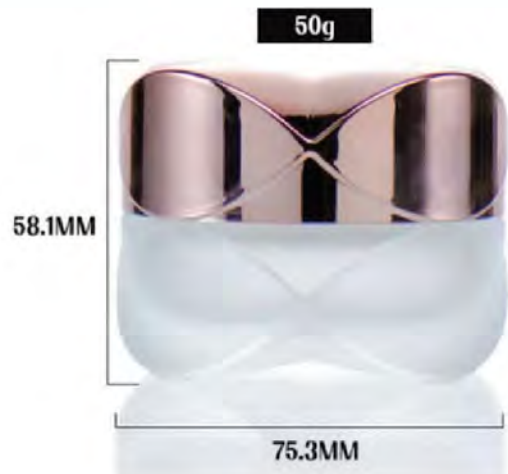

JARS

Model Number: HY-C1549
Capacity: 50g
Height: 56.3mm
Width: 65.8mm

Model Number: HY-C0003
Capacity: 50g
Height: 65.9mm
Width: 50.6mm

Model Number: HY-C1550
Capacity: 50g
Height: 51.8mm
Width: 63.6mm

Model Number: HY-C1549-1
Capacity: 50g
Height: 45.6mm
Width: 65.5mm

JARS

Model Number: HY-C1549
Capacity: 30g
Height: 43.3mm
Width: 61.2mm

Model Number: HY-C1590
Capacity: 50g
Height: 73.9mm
Width: 53.1mm

Model Number: HY-C1
Capacity: 50g
Height: 51mm
Width: 63mm

Model Number: HY-L014-5
Capacity: 50g
Height: 59.2mm
Width: 63.8mm

JARS

Model Number: HY-C054
Capacity: 50g
Height: 75.3mm
Width: 58.1mm

JARS

Model Number: HY-C059

Capacity: 60g/110g

200g/150g

120g/300g/350g

260g

Height: 49.9/65.4mm

74.1/90.7mm

52.3/99.1/115.5mm

82.4mm

Width: 54.7/61.6mm

73.1/71.8mm

72.9/74.8/74.8mm

60.8mm