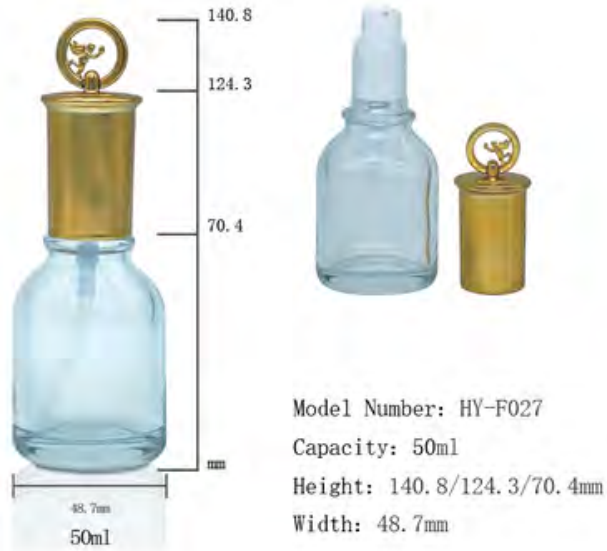

Model Number: HY-F204
Capacity: 30ml
Height: 110.3mm
Width: 39.9mm

Model Number: HY-F205
Capacity: 30ml
Height: 108.8mm
Width: 36.5mm

PUMP BOTTLES

Model Number: HY-E122
Capacity: 30/50ml
Height: 115/107/99/90mm
Width: 48mm

PUMP BOTTLES

PUMP BOTTLES

PUMP BOTTLES

PUMP BOTTLES

Model Number: HY-F011
Capacity: 40m
Height: 123.8/93.8mm
Width: 35.1mm

PUMP BOTTLES

Model Number: HY-F047
Capacity: 45ml
Height: 114.5/69.6mm
Width: 37.1mm

Model Number: HY-F064
Capacity: 45ml
Height: 126.7/94.7mm
Width: 50.4mm

Model Number: HY-F085
Capacity: 45l
Height: 92.9mm
Width: 39.4mm

PUMP BOTTLES

PUMP BOTTLES

Model Number: HY-F203
Capacity: 60ml
Height: 105.6mm
Width: 45.4mm

Model Number: HY-X026
Capacity: 60ml
Height: 120.7mm
Width: 39.2mm

Model Number: HY-356
Capacity: 60ml
Height: 116.9/112.4mm
Width: 41.6mm

PUMP BOTTLES

Model Number: HY-F213

Capacity: 100ml

Height: 143mm

Width: 46mm