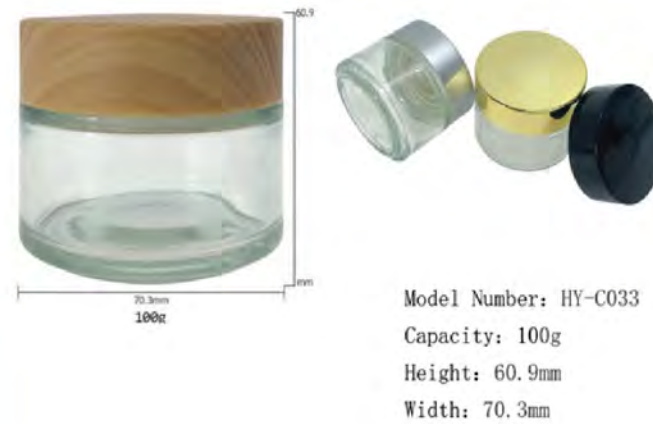

Height: 49.9/65.4mm

74.1/90.7mm

52.3/99.1/115.5mm

82.4mm

Width: 54.7/61.6mm

73.1/71.8mm

72.9/74.8/74.8mm

60.8mm

JARS

Model Number: HY-C017
Capacity: 150/120/50ml/80g
Height: 194.4/172.8/134.8/58.9mm
Width: 49.5/49.5/38.9/68.6mm

Model Number: HY-C023
Capacity: 80g
Height: 42.9/85.4mm
Width: 80mm

JARS

JARS

Ready to get started?
I'm here to help.