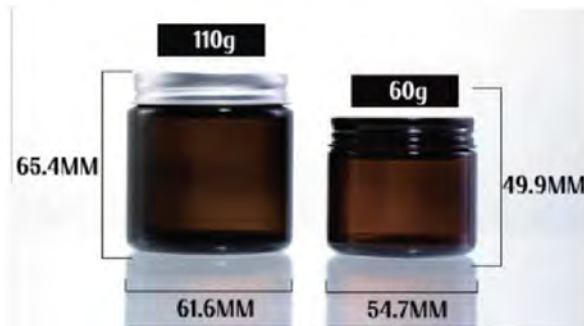

Height: 49.9/65.4mm

74.1/90.7mm

52.3/99.1/115.5mm

82.4mm

Width: 54.7/61.6mm

73.1/71.8mm

72.9/74.8/74.8mm

60.8mm

JARS

Model Number: HY-C017
Capacity: 150/120/50ml/80g
Height: 194.4/172.8/134.8/58.9mm
Width: 49.5/49.5/38.9/68.6mm

Model Number: HY-C023
Capacity: 80g
Height: 42.9/85.4mm
Width: 80mm

JARS

JARS

Ready to get started?
I'm here to help.