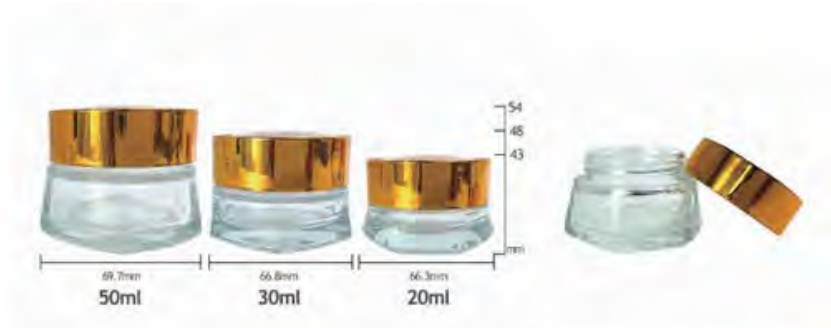

JARS

Model Number: HY-C040
Capacity: 50ml/30ml/20ml
Height: 54/48/43mm
Width: 69.7/66.8/66.3mm