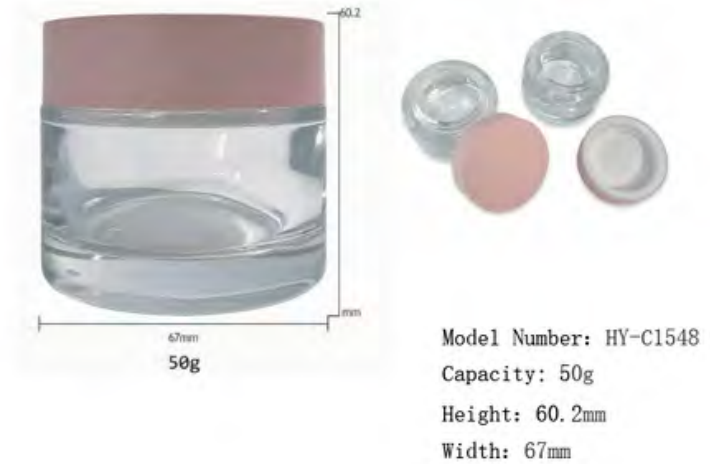

JARS

Model Number: HY-C00
 Capacity: 50g
 Height: 76.1/58.2mm
 Width: 55.3mm

Model Number: HY-C038
 Capacity: 130/100/50/30ml/50g
 Height: 174.2/157/133.2/110.1/50.4mm
 Width: 41.7/40.5/34.3/34.2/64.4mm

Model Number: HY-C032
 Capacity: 50g
 Height: 53mm
 Width: 81mm

Model Number: HY-C028
 Capacity: 50g
 Height: 64.4mm
 Width: 60.2mm

JARS

Model Number: HY-C024
Capacity: 50g
Height: 53.5mm
Width: 70mm

Model Number: HY-C022
Capacity: 120ml/100ml/40ml/50g
Height: 171.3/154.1/119.1/58.5mm
Width: 57/57/49/64.7mm

Model Number: HY-C021
Capacity: 50g
Height: 68.3mm
Width: 66.8mm

Capacity: 120/110/30ml/50g
Height: 184.3/175/120.5/61.3mm
Width: 47.2/47.2/37.9/65.6mm

JARS

JARS

Model Number: HY-C059

Capacity: 60g/110g

200g/250g