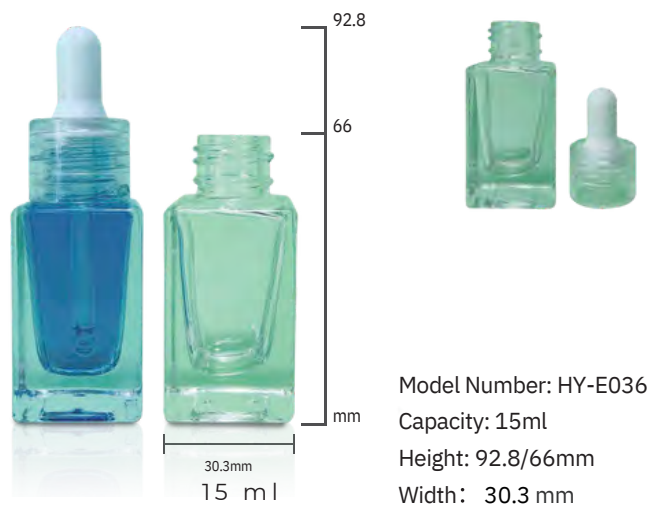

Model Number: HY-E045
 Capacity: 40/30/20/10ml
 Height:107.8/103.3/98/84.1mm
 Width:39.9/36.2/33.6/27.9mm

Model Number HY-E047
 Capacity 10ml
 Height: 89.3/65.1mm
 Width 26mm

Model Number HY-E048
 Capacity 10ml
 Height : 79.8/53mm
 Width:31.4mm

DROPPER BOTTLES

Model Number: HY-E051
 Capacity: 10ml
 Height: 99.1/74.1mm
 Width: 24.7mm

Model Number: Y-T066
 Capacity: 10 / 30 / 40 / 100ml
 Height: 99.1/74.1mm
 Width: 24.7mm

Model Number: HY-E098
 Capacity: 10ml
 Height: 93.1mm
 Width: 19.9mm

Model Number: HY-E098
 Capacity: 10/20/30ml
 Height: 110.6/101.4/88.6mm
 Width: 35.4/30.5/33.1/28.2mm

DROPPER BOTTLES

DROPPER BOTTLES

Model Number: HY-E078
 Capacity: 15ml
 Height: 112/84mm
 Width: 28 mm