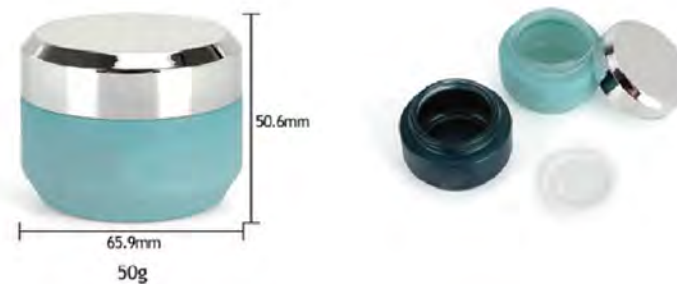

Model Number: HY-C022
 Capacity: 120ml/100ml/40ml/50g
 Height: 171.3/154.1/119.1/58.5mm
 Width: 57/57/49/64.7mm

Model Number: HY-C021
 Capacity: 50g
 Height: 68.3mm
 Width: 66.8mm

Capacity: 120/110/30ml/50g
 Height: 184.3/175/120.5/61.3mm
 Width: 47.2/47.2/37.9/65.6mm

JARS

Model Number: HY-C011
Capacity: 50g
Height: 45mm
Width: 61.6mm

Model Number: HY-C1548
Capacity: 50g
Height: 60.2mm
Width: 67mm

Model Number: HY-C1551
Capacity: 50g
Height: 45.6mm
Width: 65.5mm

Model Number: HY-C1451-1
Capacity: 50g
Height: 57.3mm
Width: 69.3mm

JARS

Model Number: HY-C1549
Capacity: 50g
Height: 56.3mm
Width: 65.8mm

Model Number: HY-C0003
Capacity: 50g
Height: 65.9mm
Width: 50.6mm

Model Number: HY-C1550
Capacity: 50g
Height: 51.8mm
Width: 63.6mm

Model Number: HY-C1549-1
Capacity: 50g
Height: 45.6mm
Width: 65.5mm