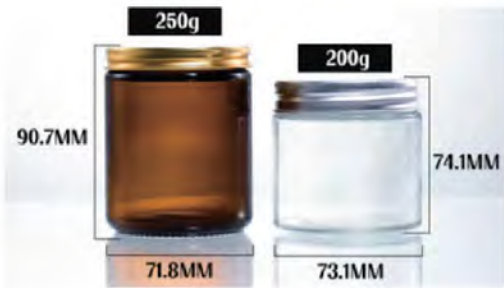

JARS

Model Number: HY-C059

Capacity: 60g/110g

200g/150g

120g/300g/350g

260g

Height: 49.9/65.4mm

74.1/90.7mm

52.3/99.1/115.5mm

82.4mm

Width: 54.7/61.6mm

73.1/71.8mm

72.9/74.8/74.8mm

60.8mm