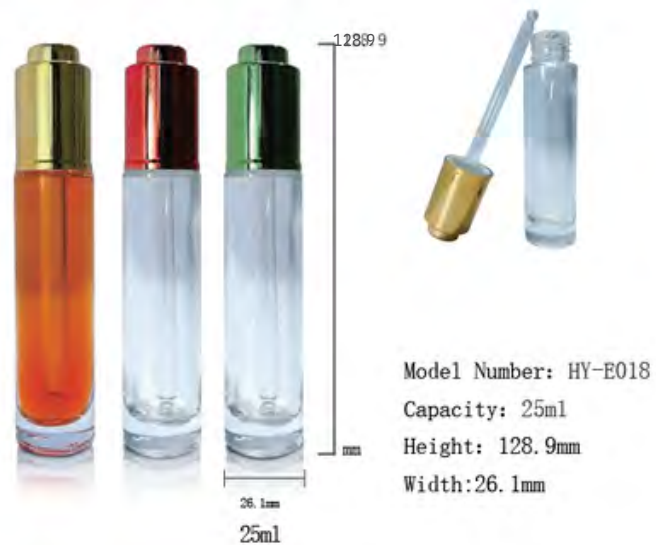

Model Number: HY-E080
 Capacity: 15ml
 Height: 87/64mm
 Width: 28mm

Model Number: HY-E124
 Capacity: 15/20/30/50/100ml
 Height: 144/122/108/107/90mm
 Width: 50/42/33/36/28mm

Model Number: HY-E093-1
 Capacity: 15/30/50ml
 Height: 119.5/103.4/89.9mm
 Width: 36.8/33.1/28.8mm

DROPPER BOTTLES

DROPPER BOTTLES

DROPPER BOTTLES

Model Number: HY-E094-1
 Capacity: 20/30/50ml
 Height: 116.4/103.8/89.4mm
 Width: 36.9/33.1/28.5mm

Model Number: HY-E110
 Capacity: 20/30/40/50/60/80/100ml
 Height: 159/147/135/118/108.8/94/81.7mm
 Width: 37/37/36/36/36/40/42mm

DROPPER BOTTLES

DROPPER BOTTLES

DROPPER BOTTLES

DROPPER BOTTLES

DROPPER BOTTLES

53mm 120ml
 50.9mm 100ml
 43.4mm 30ml

Model Number: HY-E028
 Capacity: 120/100/30ml
 Height: 160.9/151.2/97.6mm
 Width: 53/50.9/43.4mm

36.4mm 30ml

Model Number: HY-E029
 Capacity: 30ml
 Height: 122/116.8/89mm

45.1mm 30ml

Model Number: HY-E030
 Capacity: 30ml
 Height: 102.3mm
 Width: 45.1mm

46.4mm 30ml

Model Number: HY-E031
 Capacity: 30ml
 Height: 94.3/58.5mm
 Width: 46.4mm