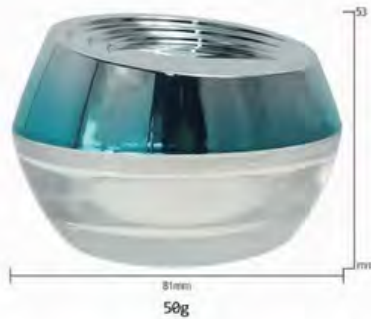

Model Number: HY-C026
Capacity: 50/30g
Height: 51.1/44.7mm
Width: 63.7/58.4mm

JARS

Model Number: HY-C025
 Capacity: 50/30g
 Height: 49.4/40.2mm
 Width: 58.8/58.8mm

Model Number: HY-C020
 Capacity: 120/100/40ml/50/30g
 Height: 220.1/197.1/144.1/69/61mm
 Width: 42/41.5/36.5/66.5/66.5mm

Model Number: HY-C019
 Capacity: 120/100/50ml/50/30g
 Height: 172/155.5/116.9/57.3/46.7mm
 Width: 44.6/44.4/38.8/63.5/64mm

Model Number: HY-C060
 Capacity: 30/50g
 Height: 62.6/55.9mm
 Width: 63.5/59.4mm

JARS

Model Number: HY-C00
 Capacity: 50g
 Height: 76.1/58.2mm
 Width: 55.3mm

Model Number: HY-C038
 Capacity: 130/100/50/30ml/50g
 Height: 174.2/157/133.2/110.1/50.4mm
 Width: 41.7/40.5/34.3/34.2/64.4mm