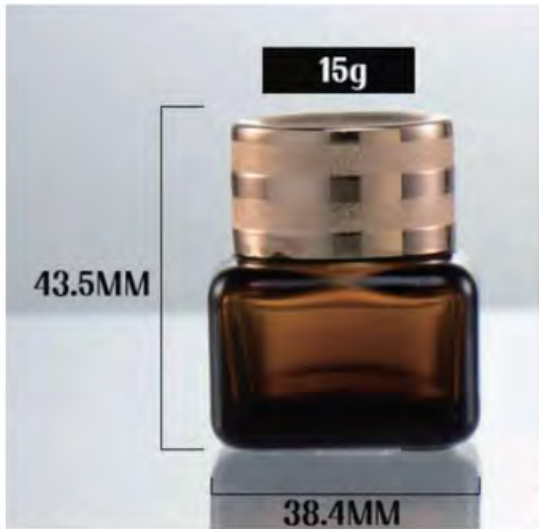

JARS

Model Number: HY-D001
Capacity: 15g
Height: 43.5mm
Width: 38.4mm