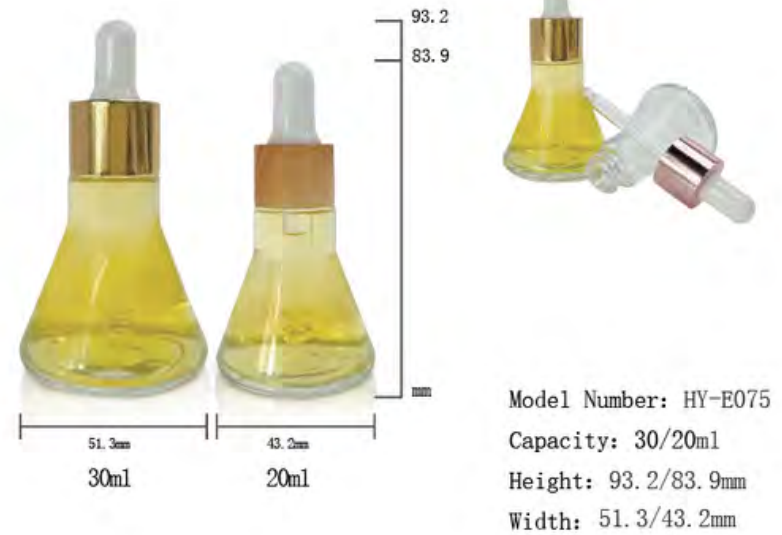

DROPPER BOTTLES