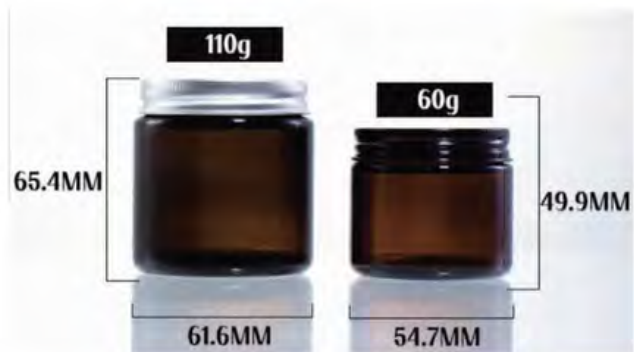

72.9/74.8/74.8mm

60.8mm

JARS

Model Number: HY-C017
Capacity: 150/120/50ml/80g
Height: 194.4/172.8/134.8/58.9mm
Width: 49.5/49.5/38.9/68.6mm

Model Number: HY-C023
Capacity: 80g
Height: 42.9/85.4mm
Width: 80mm