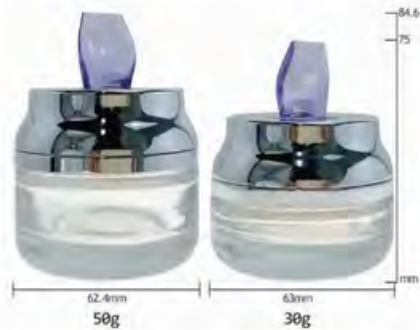

JARS

Model Number: HY-C009
Capacity: 10g/40g/50g
Height: 75.7/50.2/43.4mm
Width: 55.8/54.9/45.8mm

Model Number: HY-C043
Capacity: 10g/50g/80g
Height: 57.51/47.67/36.68mm
Width: 75.34/63.96/59.72mm

JARS

Model Number: HY-C1548-1
Capacity: 10g/30g/50g/80g/100g
Height: 36.2/43.4/50.2/61.1/69.5mm
Width : 52.8/60.7/67.1/67.1/69.77mm

JARS

Model Number: HY-D001
Capacity: 15g
Height: 43.5mm
Width: 38.4mm

JARS

Model Number: HY-C040
Capacity: 50ml/30ml/20ml
Height: 54/48/43mm
Width: 69.7/66.8/66.3mm

JARS

Model Number: HY-C039
 Capacity: 50 /30g
 Height: 64.6/54.9mm
 Width: 66.5/65.8mm

Model Number: HY-C037
 Capacity: 50/30g
 Height: 53/46mm
 Width: 59.9/59.9mm

Model Number: HY-C036
 Capacity: 50/30g
 Height: 84.6/75mm
 Width: 62.4/63mm

Model Number: HY-C035
 Capacity: 50/30g
 Height: 47/39.4mm
 Width: 59.5/59.9mm