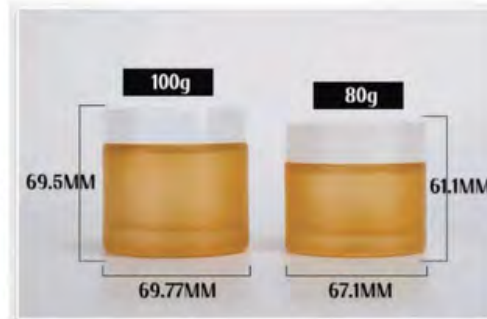

JARS

Model Number: HY-C009
Capacity: 10g/40g/50g
Height: 75.7/50.2/43.4mm
Width: 55.8/54.9/45.8mm

Model Number: HY-C043
Capacity: 10g/50g/80g
Height: 57.51/47.67/36.68mm
Width: 75.34/63.96/59.72mm

JARS

Model Number: HY-C1548-1
Capacity: 10g/30g/50g/80g/100g
Height: 36.2/43.4/50.2/61.1/69.5mm
Width : 52.8/60.7/67.1/67.1/69.77mm