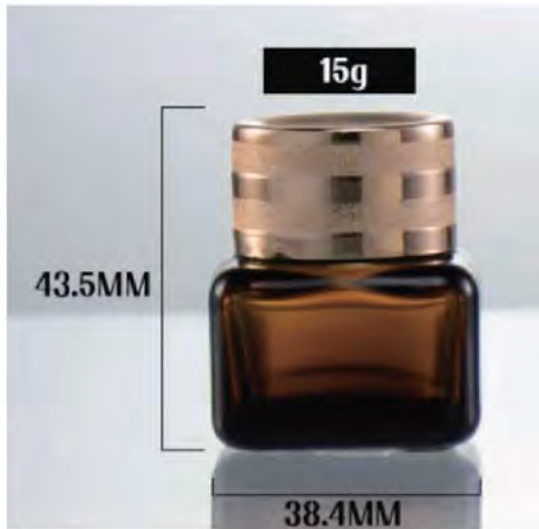

JARS

Model Number: HY-D001
Capacity: 15g
Height: 43.5mm
Width: 38.4mm