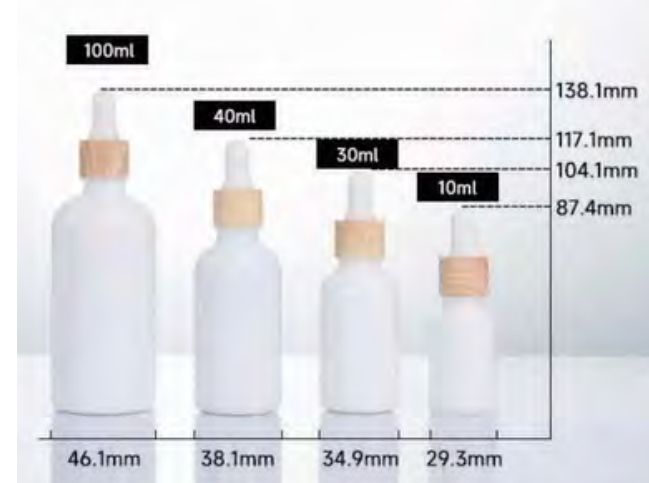

DROPPER BOTTLES

Model Number: HY-E024

Capacity: 100/50/30/20/15/10/5ml

Height: 117.4/97.8/84.4/77.1/77.1/63.6/55.6ml

Width: 44.4/36.8/33/28.6/28.4/24.6/21mm

DROPPER BOTTLES

Model Number HY-E042
 Capacity 10ml
 Height : 82.45/57.6mm
 Width: 26.6mm

Model Number: HY-E045
 Capacity: 40/30/20/10ml
 Height:107.8/103.3/98/84.1mm
 Width:39.9/36.2/33.6/27.9mm

Model Number HY-E047
 Capacity 10ml
 Height: 89.3/65.1mm
 Width 26mm

Model Number HY-E048
 Capacity 10ml
 Height : 79.8/53mm
 Width:31.4mm

DROPPER BOTTLES

Model Number: HY-E051
 Capacity: 10ml
 Height: 99.1/74.1mm
 Width: 24.7mm

Model Number: Y-T066
 Capacity: 10 / 30 / 40 / 100ml
 Height: 99.1/74.1mm
 Width: 24.7mm

Model Number: HY-E098
 Capacity: 10ml
 Height: 93.1mm
 Width: 19.9mm