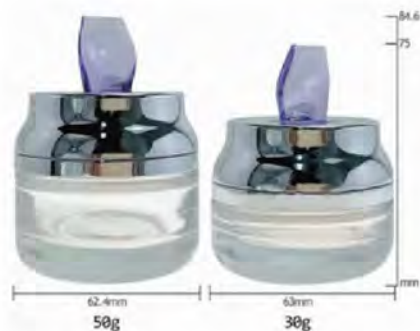

Model Number: HY-C043
 Capacity: 10g/50g/80g
 Height: 57.51/47.67/36.68mm
 Width: 75.34/63.96/59.72mm

JARS

Model Number: HY-C1548-1
Capacity: 10g/30g/50g/80g/100g
Height: 36.2/43.4/50.2/61.1/69.5mm
Width : 52.8/60.7/67.1/67.1/69.77mm

JARS

Model Number: HY-D001
Capacity: 15g
Height: 43.5mm
Width: 38.4mm

JARS

Model Number: HY-C040

Capacity: 50ml/30ml/20ml

Height: 54/48/43mm

Width: 69.7/66.8/66.3mm

JARS

Model Number: HY-C039
 Capacity: 50 /30g
 Height: 64.6/54.9mm
 Width: 66.5/65.8mm

Model Number: HY-C037
 Capacity: 50/30g
 Height: 53/46mm
 Width: 59.9/59.9mm

Model Number: HY-C036
 Capacity: 50/30g
 Height: 84.6/75mm
 Width: 62.4/63mm