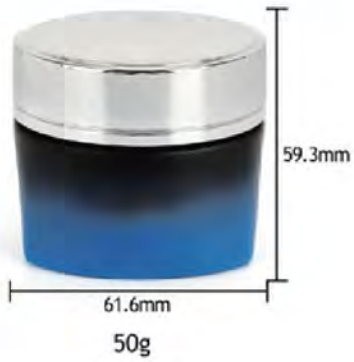

JARS

Model Number: HY-C011
Capacity: 50g
Height: 45mm
Width: 61.6mm

Model Number: HY-C1548
Capacity: 50g
Height: 60.2mm
Width: 67mm

Model Number: HY-C1551
Capacity: 50g
Height: 45.6mm
Width: 65.5mm

Model Number: HY-C1451-1
Capacity: 50g
Height: 57.3mm
Width: 69.3mm

JARS

Model Number: HY-C1549
Capacity: 50g
Height: 56.3mm
Width: 65.8mm

Model Number: HY-C0003
Capacity: 50g
Height: 65.9mm
Width: 50.6mm

Model Number: HY-C1550
Capacity: 50g
Height: 51.8mm
Width: 63.6mm

Model Number: HY-C1549-1
Capacity: 50g
Height: 45.6mm
Width: 65.5mm

JARS

Model Number: HY-C1549
Capacity: 30g
Height: 43.3mm
Width: 61.2mm

Model Number: HY-C1590
Capacity: 50g
Height: 73.9mm
Width: 53.1mm

Model Number: HY-C1
Capacity: 50g
Height: 51mm
Width: 63mm

Model Number: HY-L014-5
Capacity: 50g
Height: 59.2mm
Width: 63.8mm