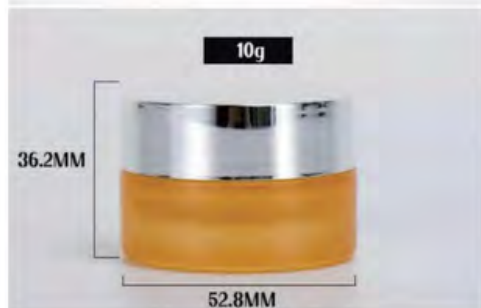

JARS

Model Number: HY-C009
Capacity: 10g/40g/50g
Height: 75.7/50.2/43.4mm
Width: 55.8/54.9/45.8mm

Model Number: HY-C043
Capacity: 10g/50g/80g
Height: 57.51/47.67/36.68mm
Width: 75.34/63.96/59.72mm

JARS

Model Number: HY-C1548-1
Capacity: 10g/30g/50g/80g/100g
Height: 36.2/43.4/50.2/61.1/69.5mm
Width : 52.8/60.7/67.1/67.1/69.77mm