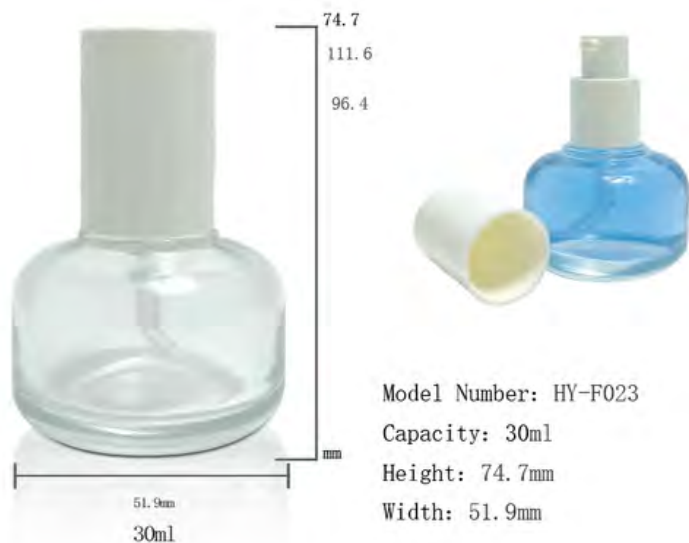

DROPPER BOTTLES

Model Number: HY-E062
Capacity: 200ml
Height: 157mm
Width: 53mm

PUMP BOTTLES

PUMP BOTTLES

Model Number: HY-F004
Capacity: 40/20ml
Height: 131.4/90.5mm
Width: 31.9/31.9mm

Model Number: HY-F008
Capacity: 30/20ml
Height: 116/93.5mm
Width: 40.5/40.5mm

PUMP BOTTLES

Model Number: HY-F207
Capacity: 110/50/30/20ml
Height:
138.9/118.4/96.8/90.7mm
Width: 58.7/49.8mm

Model Number: HY-F211
Capacity: 20ml
Height: 83mm
Width: 43mm

PUMP BOTTLES

Model Number: HY-F082
Capacity: 100/50/35/25ml
Height: 131.3/111.8/102.8/97.3mm
Width: 44.5/38.6/35.9/32.1mm

Model Number: HY-E3577
Capacity: 25ml
Height: 70/92.7mm
Width: 44.1mm

PUMP BOTTLES

PUMP BOTTLES

PUMP BOTTLES

Model Number: HY-F041
 Capacity: 30ml
 Height: 106/78.8mm
 Width: 34.2mm

Model Number: HY-F049
 Capacity: 30ml
 Height: 109/83.4mm
 Width: 29.8mm