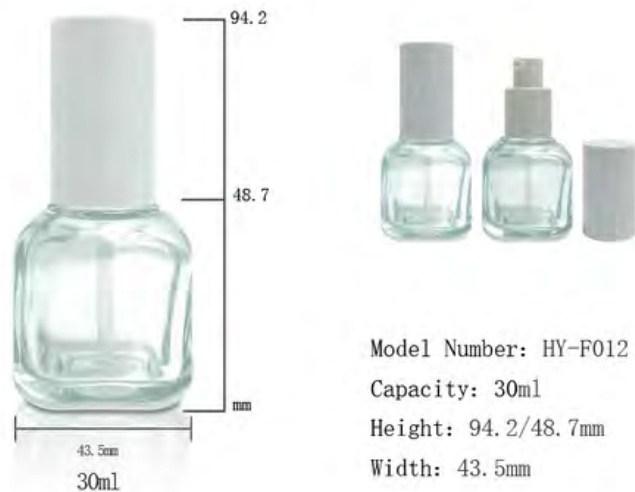

Model Number: HY-E3577
Capacity: 25ml
Height: 70/92.7mm
Width: 44.1mm

PUMP BOTTLES

PUMP BOTTLES

PUMP BOTTLES

Model Number: HY-F041
 Capacity: 30ml
 Height: 106/78.8mm
 Width: 34.2mm

Model Number: HY-F049
 Capacity: 30ml
 Height: 109/83.4mm
 Width: 29.8mm

Model Number: HY-F050
 Capacity: 30ml
 Height: 97.8/65.7mm
 Width: 38mm

Model Number: HY-F061
 Capacity: 35ml
 Height: 114mm
 Width: 35.5mm

PUMP BOTTLES

PUMP BOTTLES

PUMP BOTTLES

PUMP BOTTLES

PUMP BOTTLES

Model Number: HY-F3555
 Capacity: 30ml
 Height: 121.2mm
 Width: 41.1mm

Model Number: HY-F088
 Capacity: 30ml
 Height: 98.5/93.9mm
 Width: 40.4mm

Model Number: HY-F001
 Capacity: 30ml
 Height: 85.2/100.9mm
 Width: 27.5/57.1mm

Model Number: HY-F024
 Capacity: 30ml
 Height: 71.1/121.5mm
 Width: 28.5/34.7mm