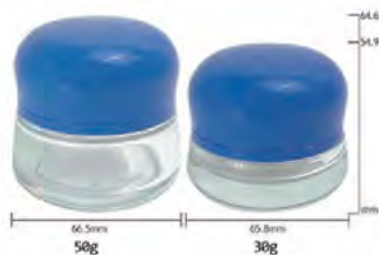

Model Number: HY-C043
 Capacity: 10g/50g/80g
 Height: 57.51/47.67/36.68mm
 Width: 75.34/63.96/59.72mm

JARS

Model Number: HY-C1548-1
Capacity: 10g/30g/50g/80g/100g
Height: 36.2/43.4/50.2/61.1/69.5mm
Width : 52.8/60.7/67.1/67.1/69.77mm

JARS

Model Number: HY-D001
Capacity: 15g
Height: 43.5mm
Width: 38.4mm

JARS

Model Number: HY-C040

Capacity: 50ml/30ml/20ml

Height: 54/48/43mm

Width: 69.7/66.8/66.3mm

JARS