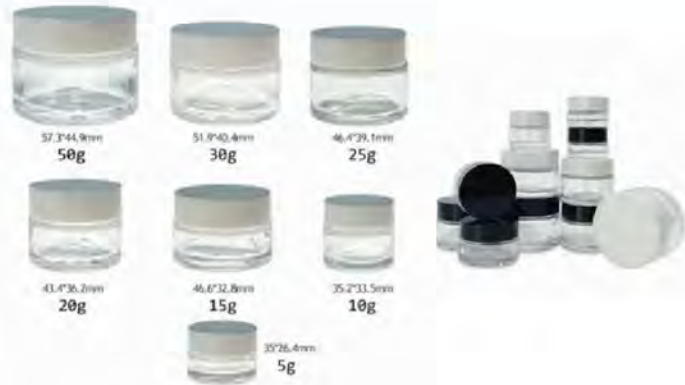

JARS

Model Number: HY-C016

Capacity: 50/30/25/20/15/10/5g

Height: 44.9/40.4/39.1/36.2/32.8/33.5/26.4mm

Width : 57.3/51.9/46.4/43.4/46.6/35.2/35mm

JARS

Model Number: HY-C009
 Capacity: 10g/40g/50g
 Height: 75.7/50.2/43.4mm
 Width: 55.8/54.9/45.8mm