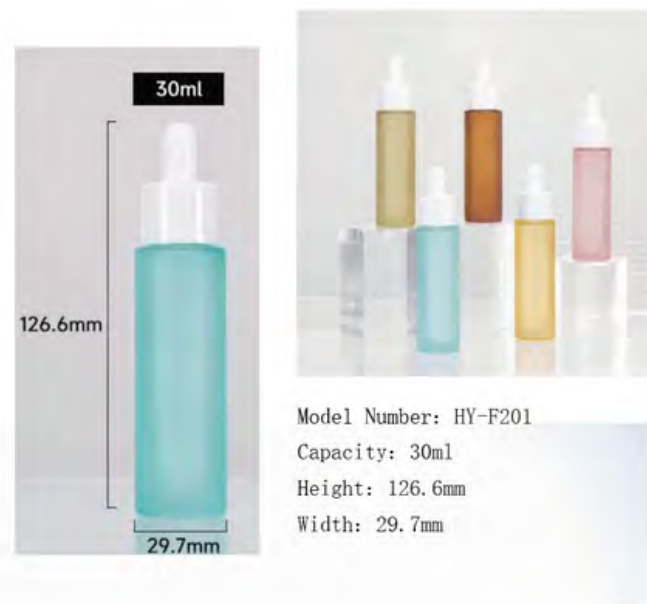

Model Number: HY-E102
Capacity: 30ml
Height: 78.7mm
Width: 42.3mm

Model Number: HY-E101
Capacity: 30ml
Height: 112.6mm
Width: 34.8mm

DROPPER BOTTLES

Model Number: HY-E100
Capacity: 30ml
Height: 112.6mm
Width: 36.8mm

Model Number: HY-E002-1
Capacity: 30ml
Height: 88.3mm
Width: 47.7mm

Model Number: HY-F204
Capacity: 30ml
Height: 101.3mm
Width: 43.9mm

Model Number: HY-E099
Capacity: 30ml
Height: 88.1mm
Width: 36.7mm

DROPPER BOTTLES

DROPPER BOTTLES

111
97
mm
39mm 44mm
30ml 30ml

Model Number: HY-E120
Capacity: 30ml
Height: 111/97mm
Width: 39/44mm

30ml
88.1mm
LOGO HERE
36.7mm

Model Number: HY-E099
Capacity: 30ml
Height: 88.1mm
Width: 36.7mm