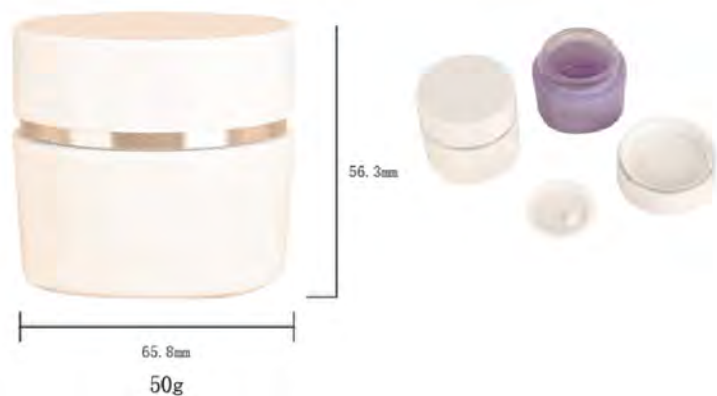

Model Number: HY-C022
 Capacity: 120ml/100ml/40ml/50g
 Height: 171.3/154.1/119.1/58.5mm
 Width: 57/57/49/64.7mm

Model Number: HY-C021
 Capacity: 50g
 Height: 68.3mm
 Width: 66.8mm

Capacity: 120/110/30ml/50g
 Height: 184.3/175/120.5/61.3mm
 Width: 47.2/47.2/37.9/65.6mm

JARS

Model Number: HY-C011
Capacity: 50g
Height: 45mm
Width: 61.6mm

Model Number: HY-C1548
Capacity: 50g
Height: 60.2mm
Width: 67mm

Model Number: HY-C1551
Capacity: 50g
Height: 45.6mm
Width: 65.5mm

Model Number: HY-C1451-1
Capacity: 50g
Height: 57.3mm
Width: 69.3mm

JARS

Model Number: HY-C1549
Capacity: 50g
Height: 56.3mm
Width: 65.8mm

Model Number: HY-C0003
Capacity: 50g
Height: 65.9mm
Width: 50.6mm

Model Number: HY-C1550
Capacity: 50g
Height: 51.8mm
Width: 63.6mm

Model Number: HY-C1549-1
Capacity: 50g
Height: 45.6mm
Width: 65.5mm