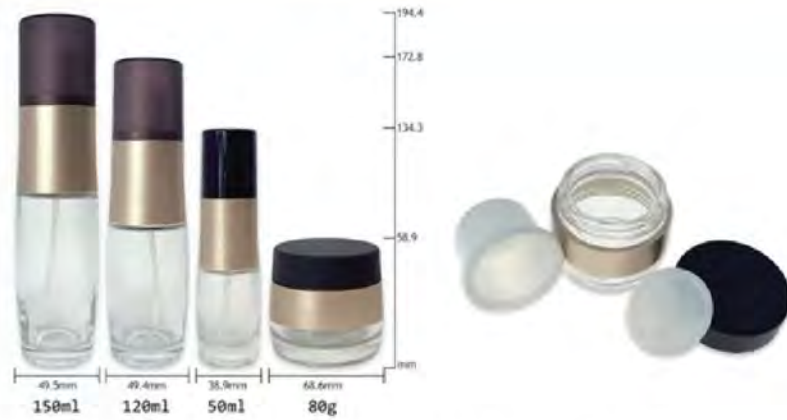

JARS

Model Number: HY-C054
Capacity: 50g
Height: 75.3mm
Width: 58.1mm

JARS

Model Number: HY-C059

Capacity: 60g/110g

200g/150g

120g/300g/350g

260g

Height: 49.9/65.4mm

74.1/90.7mm

52.3/99.1/115.5mm

82.4mm

Width: 54.7/61.6mm

73.1/71.8mm

72.9/74.8/74.8mm

60.8mm

JARS

Model Number: HY-C017
Capacity: 150/120/50ml/80g
Height: 194.4/172.8/134.8/58.9mm
Width: 49.5/49.5/38.9/68.6mm

Model Number: HY-C023
Capacity: 80g
Height: 42.9/85.4mm
Width: 80mm

JARS

JARS

Ready to get started?
I'm here to help.