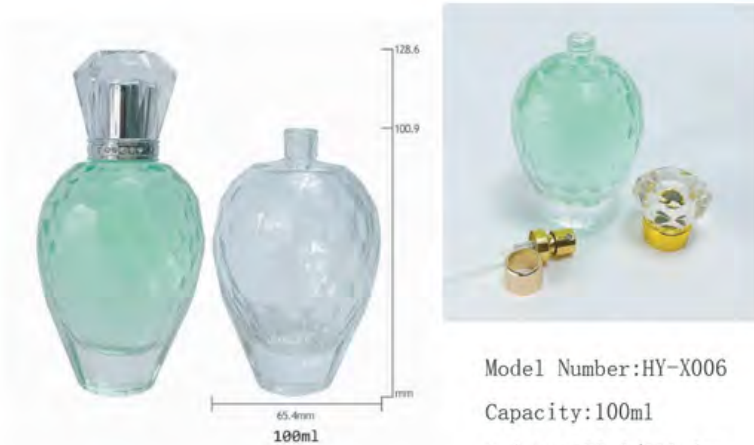

PERFUME BOTTLES

Model Number: HY-X011
 Capacity: 70ml
 Height: 113.9/91.3mm
 Width: 64.1mm

Model Number: HY-X008
 Capacity: 80ml
 Height: 57mm
 Width: 112.6mm

Model Number: HY-X003
 Capacity: 110ml
 Height: 143.9/112.2mm
 Width: 67.3mm

Model Number: HY-X004
 Capacity: 100ml
 Height: 114.5/91mm
 Width: 82.2mm

PERFUME BOTTLES

Model Number:HY-X012
Capacity:100ml
Height:111mm
Width:65mm

Model Number:HY-X010
Capacity:100ml
Height:84.1mm
Width:86.2mm

Model Number: HY-X007
Capacity: 100ml
Height: 174.1/142mm
Width: 60.5mm

Model Number:HY-X004
Capacity:100ml
Height:114.5/91mm
Width:82.2mm

PERFUME BOTTLES

Model Number:HY-X006
 Capacity:100ml
 Height:128.6/100.9mm
 Width:65.4mm