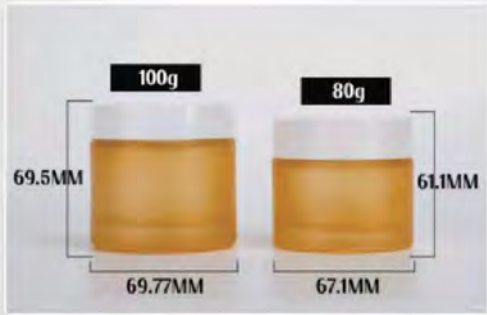

JARS

Model Number: HY-C016

Capacity: 50/30/25/20/15/10/5g

Height: 44.9/40.4/39.1/36.2/32.8/33.5/26.4mm

Width : 57.3/51.9/46.4/43.4/46.6/35.2/35mm

JARS

Model Number: HY-C009
 Capacity: 10g/40g/50g
 Height: 75.7/50.2/43.4mm
 Width: 55.8/54.9/45.8mm

Model Number: HY-C043
 Capacity: 10g/50g/80g
 Height: 57.51/47.67/36.68mm
 Width: 75.34/63.96/59.72mm

JARS

Model Number: HY-C1548-1
Capacity: 10g/30g/50g/80g/100g
Height: 36.2/43.4/50.2/61.1/69.5mm
Width : 52.8/60.7/67.1/67.1/69.77mm