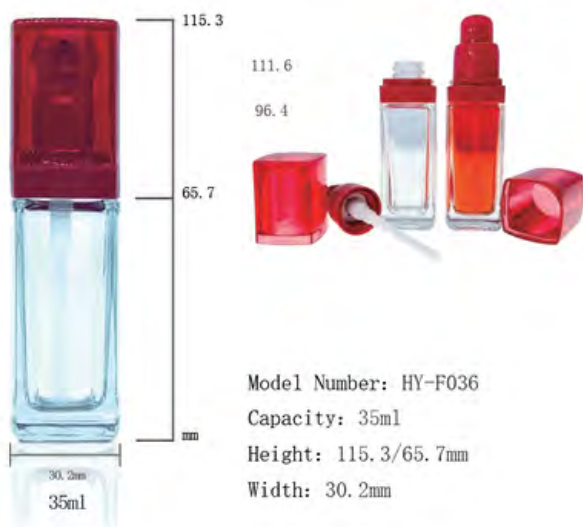

PUMP BOTTLES