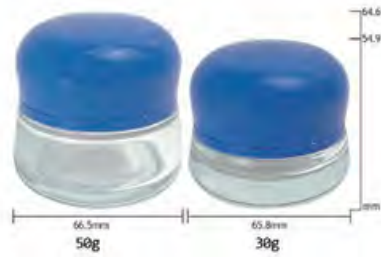

JARS

Model Number: HY-C009
Capacity: 10g/40g/50g
Height: 75.7/50.2/43.4mm
Width: 55.8/54.9/45.8mm

Model Number: HY-C043
Capacity: 10g/50g/80g
Height: 57.51/47.67/36.68mm
Width: 75.34/63.96/59.72mm

JARS

Model Number: HY-C1548-1
Capacity: 10g/30g/50g/80g/100g
Height: 36.2/43.4/50.2/61.1/69.5mm
Width : 52.8/60.7/67.1/67.1/69.77mm

JARS

Model Number: HY-D001
Capacity: 15g
Height: 43.5mm
Width: 38.4mm

JARS

Model Number: HY-C040
Capacity: 50ml/30ml/20ml
Height: 54/48/43mm
Width: 69.7/66.8/66.3mm

JARS

Model Number: HY-C039
 Capacity: 50 /30g
 Height: 64.6/54.9mm
 Width: 66.5/65.8mm