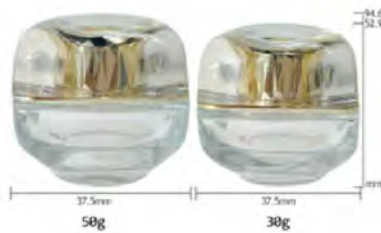

Model Number: HY-C043
 Capacity: 10g/50g/80g
 Height: 57.51/47.67/36.68mm
 Width: 75.34/63.96/59.72mm

JARS

Model Number: HY-C1548-1
Capacity: 10g/30g/50g/80g/100g
Height: 36.2/43.4/50.2/61.1/69.5mm
Width : 52.8/60.7/67.1/67.1/69.77mm

Model Number: HY-C039
 Capacity: 50 /30g
 Height: 64.6/54.9mm
 Width: 66.5/65.8mm

Model Number: HY-C037
 Capacity: 50/30g
 Height: 53/46mm
 Width: 59.9/59.9mm

Model Number: HY-C036
 Capacity: 50/30g
 Height: 84.6/75mm
 Width: 62.4/63mm

Model Number: HY-C035
 Capacity: 50/30g
 Height: 47/39.4mm
 Width: 59.5/59.9mm

JARS

Model Number: HY-C034
Capacity: 30g
Height: 39.9mm
Width: 52.6mm

Model Number: HY-C029
Capacity: 30g
Height: 58.5mm
Width: 55.6mm

Model Number: HY-C027
Capacity: 50/30g
Height: 94.6/52.9mm
Width: 37.5/37.5mm

Model Number: HY-C026
Capacity: 50/30g
Height: 51.1/44.7mm
Width: 63.7/58.4mm

JARS

Model Number: HY-C020
 Capacity: 50/30g
 Height: 49.4/40.2mm
 Width: 58.8/58.8mm