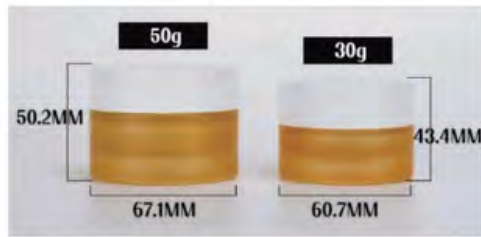

JARS

Model Number: HY-C009
Capacity: 10g/40g/50g
Height: 75.7/50.2/43.4mm
Width: 55.8/54.9/45.8mm

Model Number: HY-C043
Capacity: 10g/50g/80g
Height: 57.51/47.67/36.68mm
Width: 75.34/63.96/59.72mm

JARS

Model Number: HY-C1548-1
Capacity: 10g/30g/50g/80g/100g
Height: 36.2/43.4/50.2/61.1/69.5mm
Width : 52.8/60.7/67.1/67.1/69.77mm