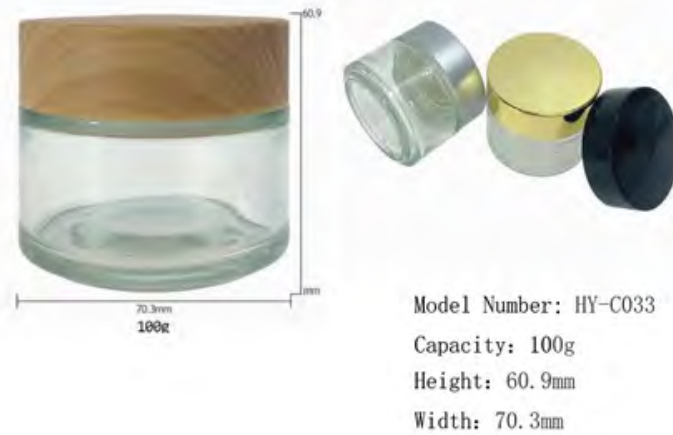

72.9/74.8/74.8mm

60.8mm

JARS

Model Number: HY-C017
Capacity: 150/120/50ml/80g
Height: 194.4/172.8/134.8/58.9mm
Width: 49.5/49.5/38.9/68.6mm

Model Number: HY-C023
Capacity: 80g
Height: 42.9/85.4mm
Width: 80mm

JARS

JARS

Model Number: HY-C018
Capacity: 240/120ml/100g
Height: 189.6/166.6/72.2mm
Width: 59.3/48.3/66.4mm

Model Number: HY-C010
Capacity: 100g
Height: 73.1mm
Width: 56.9mm

PERFUME BOTTLES

Model Number:HY-X013
 Capacity:100ml/50ml/30ml
 Height:120.3/103.1/92mm
 Width:53.4/44/38.3mm