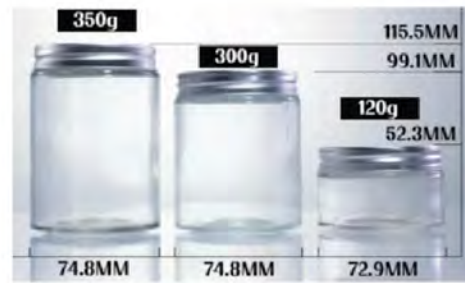

JARS

Model Number: HY-C1549
Capacity: 50g
Height: 56.3mm
Width: 65.8mm

Model Number: HY-C0003
Capacity: 50g
Height: 65.9mm
Width: 50.6mm

Model Number: HY-C1550
Capacity: 50g
Height: 51.8mm
Width: 63.6mm

Model Number: HY-C1549-1
Capacity: 50g
Height: 45.6mm
Width: 65.5mm

JARS

Model Number: HY-C1549
Capacity: 30g
Height: 43.3mm
Width: 61.2mm

Model Number: HY-C1590
Capacity: 50g
Height: 73.9mm
Width: 53.1mm

Model Number: HY-C1
Capacity: 50g
Height: 51mm
Width: 63mm

Model Number: HY-L014-5
Capacity: 50g
Height: 59.2mm
Width: 63.8mm

JARS

Model Number: HY-C054
Capacity: 50g
Height: 75.3mm
Width: 58.1mm

JARS

Model Number: HY-C059

Capacity: 60g/110g

200g/150g

120g/300g/350g

260g

Height: 49.9/65.4mm

74.1/90.7mm

52.3/99.1/115.5mm

82.4mm

Width: 54.7/61.6mm

73.1/71.8mm

72.9/74.8/74.8mm

60.8mm