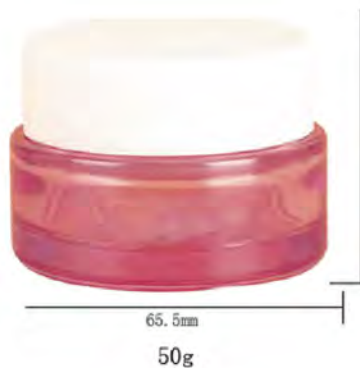

Model Number: HY-L027
Capacity: 30/50g
Height: 50/38mm
Width: 63/51mm

JARS

Model Number: HY-C1548-1
Capacity: 40g
Height: 50.1/43.9mm
Width: 66.9mm

JARS

Model Number: HY-C024
 Capacity: 50g
 Height: 53.5mm
 Width: 70mm

Model Number: HY-C022
 Capacity: 120ml/100ml/40ml/50g
 Height: 171.3/154.1/119.1/58.5mm
 Width: 57/57/49/64.7mm

Model Number: HY-C021
 Capacity: 50g
 Height: 68.3mm
 Width: 66.8mm

Capacity: 120/110/30ml/50g
 Height: 184.3/175/120.5/61.3mm
 Width: 47.2/47.2/37.9/65.6mm

JARS

Model Number: HY-C011
Capacity: 50g
Height: 45mm
Width: 61.6mm

Model Number: HY-C1548
Capacity: 50g
Height: 60.2mm
Width: 67mm

Model Number: HY-C1551
Capacity: 50g
Height: 45.6mm
Width: 65.5mm

Model Number: HY-C1451-1
Capacity: 50g
Height: 57.3mm
Width: 69.3mm