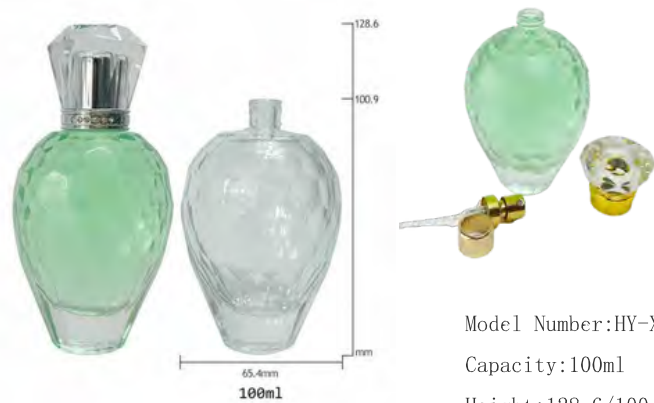

Model Number:HY-X003
Capacity:110ml
Height:143.9/112.2mm
Width:67.3mm

Model Number:HY-X004
Capacity:100ml
Height:114.5/91mm
Width: 82.2mm

PERFUME BOTTLES

Model Number:HY-X012
Capacity:100ml
Height:111mm
Width:65mm

Model Number:HY-X010
Capacity:100ml
Height:84.1mm
Width:86.2mm

Model Number:HY-X007
Capacity:100ml
Height:174.1/142mm
Width:60.5mm

Model Number:HY-X004
Capacity:100ml
Height:114.5/91mm
Width:82.2mm

PERFUME BOTTLES

Model Number:HY-X006
Capacity:100ml
Height:128.6/100.9mm
Width: 65.4mm

Model Number:HY-X009
Capacity:100ml
Height:91.4mm
Width: 85mm

Model Number:HY-X016
Capacity:30/50/110ml
Height:94.9/109.1/112.8/127.9mm
Width: 35.9/46.9/52.5/52.1mm