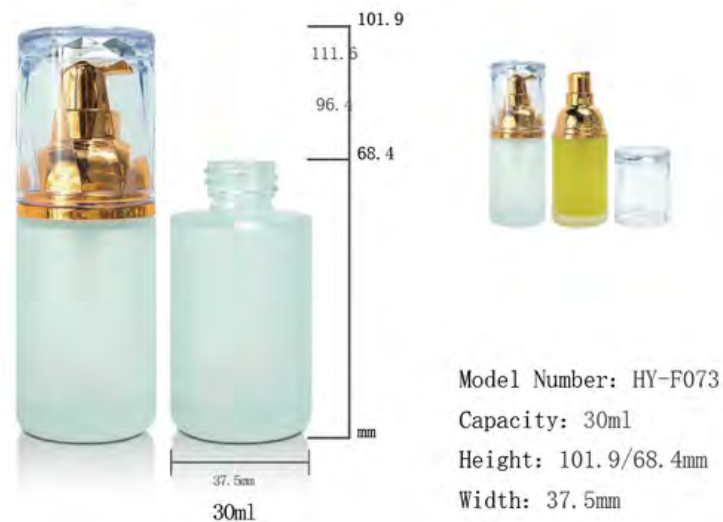

Model Number: HY-E3577
Capacity: 25ml
Height: 70/92.7mm
Width: 44.1mm

PUMP BOTTLES

PUMP BOTTLES

PUMP BOTTLES

Model Number: HY-F041
 Capacity: 30ml
 Height: 106/78.8mm
 Width: 34.2mm

Model Number: HY-F049
 Capacity: 30ml
 Height: 109/83.4mm
 Width: 29.8mm

Model Number: HY-F050
 Capacity: 30ml
 Height: 97.8/65.7mm
 Width: 38mm

Model Number: HY-F061
 Capacity: 35ml
 Height: 114mm
 Width: 35.5mm

PUMP BOTTLES

PUMP BOTTLES

PUMP BOTTLES

PUMP BOTTLES

PUMP BOTTLES

Model Number: HY-F3555
 Capacity: 30ml
 Height: 121.2mm
 Width: 41.1mm

Model Number: HY-F088
 Capacity: 30ml
 Height: 98.5/93.9mm
 Width: 40.4mm

Model Number: HY-F001
 Capacity: 30ml
 Height: 85.2/100.9mm
 Width: 27.5/57.1mm

Model Number: HY-F024
 Capacity: 30ml
 Height: 71.1/121.5mm
 Width: 28.5/34.7mm