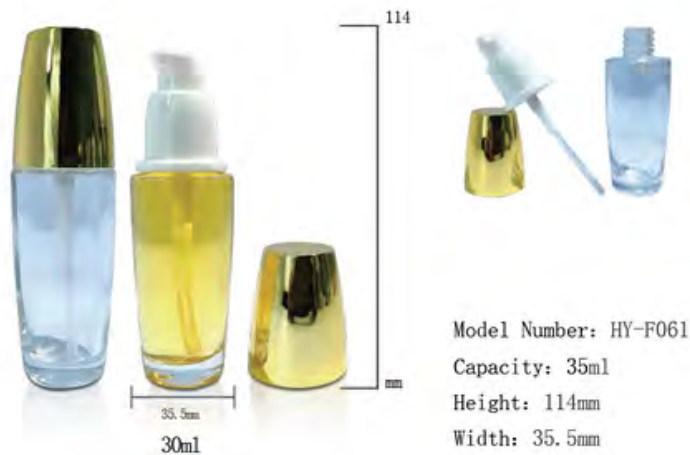

PUMP BOTTLES

Model Number: HY-F207
Capacity: 110/50/30/20ml
Height:
138.9/118.4/96.8/90.7mm
Width: 58.7/49.8mm

Model Number: HY-F211
Capacity: 20ml
Height: 83mm
Width: 43mm

PUMP BOTTLES

Model Number: HY-F082
Capacity: 100/50/35/25ml
Height: 131.3/111.8/102.8/97.3mm
Width: 44.5/38.6/35.9/32.1mm

Model Number: HY-E3577
Capacity: 25ml
Height: 70/92.7mm
Width: 44.1mm

PUMP BOTTLES

PUMP BOTTLES

PUMP BOTTLES

Model Number: HY-F041
 Capacity: 30ml
 Height: 106/78.8mm
 Width: 34.2mm

Model Number: HY-F049
 Capacity: 30ml
 Height: 109/83.4mm
 Width: 29.8mm

Model Number: HY-F050
 Capacity: 30ml
 Height: 97.8/65.7mm
 Width: 38mm

Model Number: HY-F061
 Capacity: 35ml
 Height: 114mm
 Width: 35.5mm

PUMP BOTTLES

PUMP BOTTLES

PUMP BOTTLES

PUMP BOTTLES

PUMP BOTTLES

Model Number: HY-F3555
 Capacity: 30ml
 Height: 121.2mm
 Width: 41.1mm