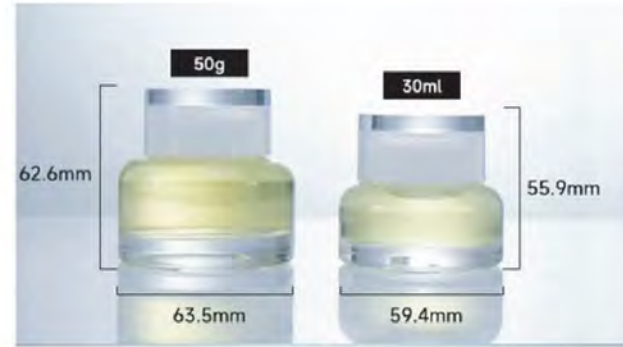

30g

Model Number: HY-C1549-3
 Capacity: 30g
 Height: 43.3mm
 Width: 61.2mm

JARS

Model Number: HY-C1548
Capacity: 30g
Height: 45.6mm
Width: 66.2mm

Model Number: HY-C060
Capacity: 30/50g
Height: 62.6/55.9mm
Width: 63.5/59.4mm