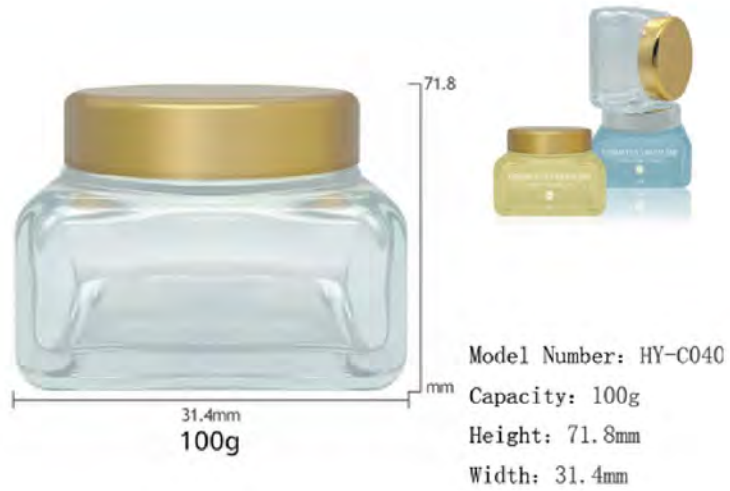

Height: 49.9/65.4mm

74.1/90.7mm

52.3/99.1/115.5mm

82.4mm

Width: 54.7/61.6mm

73.1/71.8mm

72.9/74.8/74.8mm

60.8mm

JARS

Model Number: HY-C017
Capacity: 150/120/50ml/80g
Height: 194.4/172.8/134.8/58.9mm
Width: 49.5/49.5/38.9/68.6mm

Model Number: HY-C023
Capacity: 80g
Height: 42.9/85.4mm
Width: 80mm

JARS

JARS

Ready to get started?
I'm here to help.