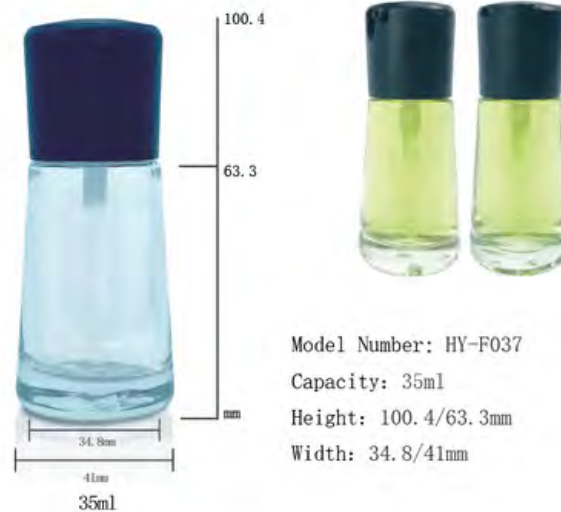

Model Number: HY-L077-5
Capacity: 30ml
Height: 110.3mm
Width: 39.9mm

PUMP BOTTLES

Model Number: HY-L077-1
Capacity: 30ml
Height: 110.3mm
Width: 39.9mm

Model Number: HY-X025
Capacity: 30ml
Height: 92.9mm
Width: 46.5mm

Model Number: HY-F204
Capacity: 30ml
Height: 110.3mm
Width: 39.9mm

Model Number: HY-F205
Capacity: 30ml
Height: 108.8mm
Width: 36.5mm

PUMP BOTTLES

Model Number: HY-E122
Capacity: 30/50ml
Height: 115/107/99/90mm
Width: 48mm

PUMP BOTTLES

PUMP BOTTLES

PUMP BOTTLES

PUMP BOTTLES

Model Number: HY-F011
Capacity: 40m
Height: 123.8/93.8mm
Width: 35.1mm

PUMP BOTTLES

Model Number: HY-F047
Capacity: 45ml
Height: 114.5/69.6mm
Width: 37.1mm