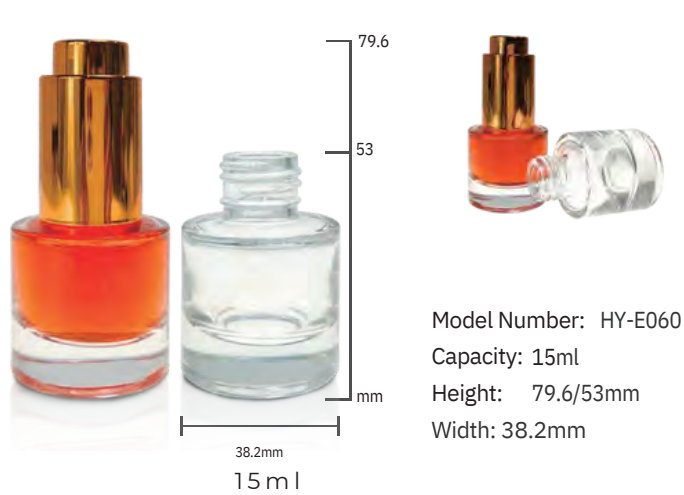

Model Number: HY-E045
 Capacity: 40/30/20/10ml
 Height:107.8/103.3/98/84.1mm
 Width:39.9/36.2/33.6/27.9mm

Model Number HY-E047
 Capacity 10ml
 Height: 89.3/65.1mm
 Width 26mm

Model Number HY-E048
 Capacity 10ml
 Height : 79.8/53mm
 Width:31.4mm

DROPPER BOTTLES

Model Number: HY-E051
 Capacity: 10ml
 Height: 99.1/74.1mm
 Width: 24.7mm

Model Number: Y-T066
 Capacity: 10 / 30 / 40 / 100ml
 Height: 99.1/74.1mm
 Width: 24.7mm

Model Number: HY-E098
 Capacity: 10ml
 Height: 93.1mm
 Width: 19.9mm

Model Number: HY-E098
 Capacity: 10/20/30ml
 Height: 110.6/101.4/88.6mm
 Width: 35.4/30.5/33.1/28.2mm

DROPPER BOTTLES

DROPPER BOTTLES

Model Number: HY-E078
 Capacity: 15ml
 Height: 112/84mm
 Width: 28 mm